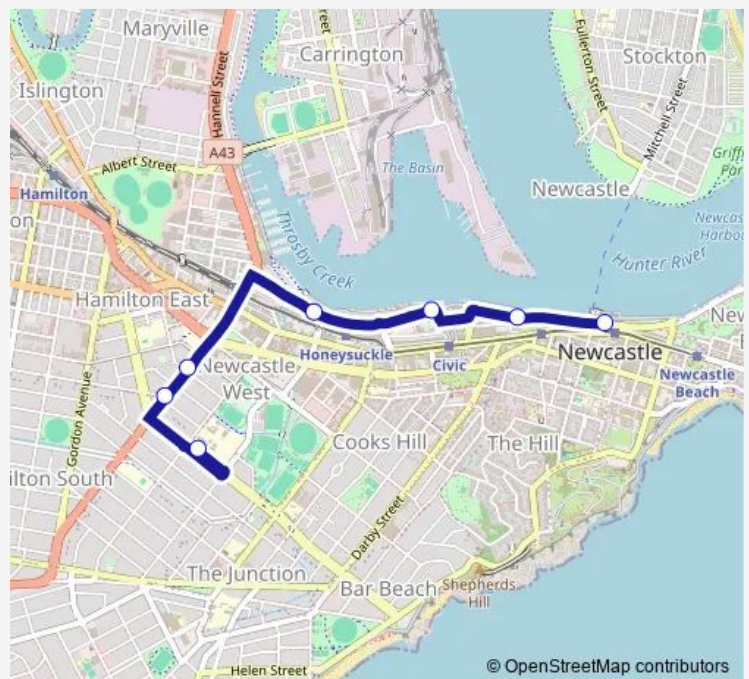

Wharf Rd Opp Queens Wharf

Wharf Rd Before Argyle St

Honeysuckle Dr After Settlement Lane

36 Honeysuckle Dr

Stewart Av Opp Hebburn St

Stewart Av Opp Dumaresq St

Newcastle High School, Parkway Av

Route schedule

Queens Wharf, Wharf Rd — Newcastle High School, Parkway Av

Monday 08:33

Tuesday 08:33

Wednesday 08:33

Thursday 08:33

Friday 08:33

Saturday —

Sunday —

Route info

Direction: Queens Wharf, Wharf Rd

Stops: 8

Trip Duration: 0 hour 11 min

Direction

Newcastle High School, Parkway Av — Queens Wharf, Wharf Rd

7 stops

[Open route schedule](#)

Newcastle High School, Parkway Av

Stewart Av At Dumaresq St

Stewart Av At Hebburn St

Honeysuckle Dr Opp 36

Newcastle Maritime Museum, Honeysuckle Dr

Wharf Rd Opp Argyle St

Queens Wharf, Wharf Rd

Route schedule