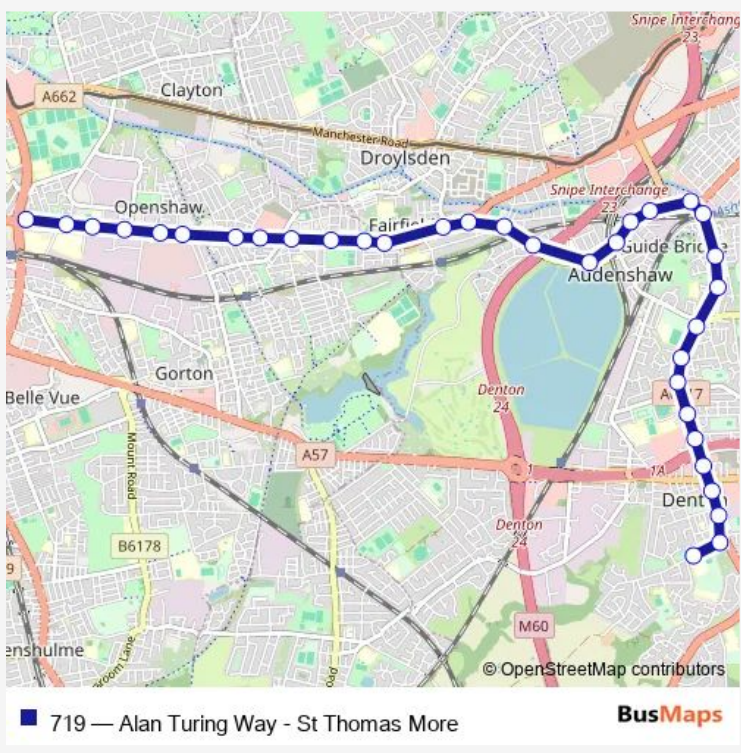

Bus 719 Alan Turing Way - St Thomas More

[Go to website](#)

Direction
 Alan Turing Way — St Thomas More RC College
 34 stops
[Open route schedule](#)

- Alan Turing Way
- Clayton Lane South
- Wood Street
- Greenside Street
- Westlake Street
- Victoria Street
- Lees Street
- Morrisons
- Fairfield Road
- Gransmoor Road
- Rosina Street
- Fairfield Avenue
- Ashton Hill Lane
- Audenshaw Hall Grove
- Clarendon Road
- Trafalgar Avenue
- Ash Street
- Stamford Road
- Greenfield Street
- Hanover Street North
- Guide Bridge

Route schedule
 Alan Turing Way — St Thomas More RC College

Monday	07:59
Tuesday	07:59
Wednesday	07:59
Thursday	07:59
Friday	07:59
Saturday	—
Sunday	—

Route info
 Direction: Alan Turing Way
 Stops: 34
 Trip Duration: 0 hour 36 min

Guide Bridge Station

Tame Street

Enville Street

Stamford Road

Stanhope Avenue

Hartford Street

Tame Street

York Road

Crown Point

Crown Point

Pitt Street

Market Street

St Thomas More RC College

719 Bus time schedules and route maps are available in an offline PDF at busmaps.com. Use the busmaps.com website to see live bus times, train schedule or subway schedule, and step-by-step directions for all public transit in Ashton-under-Lyne