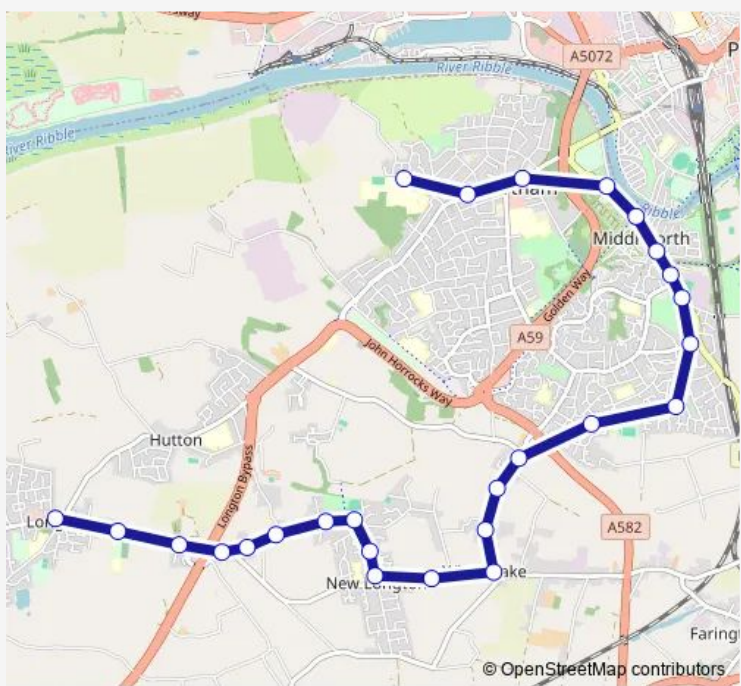

Bus 719 Longton Chapel Lane - Priory Technical College

[Go to website](#)

Direction
 Priory Tech College — St Andrews Church
 26 stops
[Open route schedule](#)

- Priory Tech College
- Crookings Lane
- Tesco
- Valley Road
- Riverside Road
- Dove Avenue
- Middleforth Garage
- Factory Lane
- New lane School Stop
- School Stop
- School Stop
- Lindle Lane
- Rawstone House
- Old Pope Lane
- Whitestake Corner
- Farmers Arms
- Primary School
- All Saints Church
- Boundary Close
- Methodist Church
- Saunders Lane

Route schedule
 Priory Tech College — St Andrews Church

Monday	15:20
Tuesday	15:20
Wednesday	15:20
Thursday	15:20
Friday	15:20
Saturday	—
Sunday	—

Route info
 Direction: Priory Tech College
 Stops: 26
 Trip Duration: 0 hour 30 min

719 — Longton Chapel Lane - Priory Technical College **BusMaps**

Moss Lane

Chapel Lane

Chapel Park Road

St Oswalds RCPS

St Andrews Church

Direction

Rams Head — Priory Tech College

Thursday 07:50

Friday 07:50

Saturday —

Sunday —

Route info

Direction: Rams Head

Stops: 31

Trip Duration: 0 hour 45 min