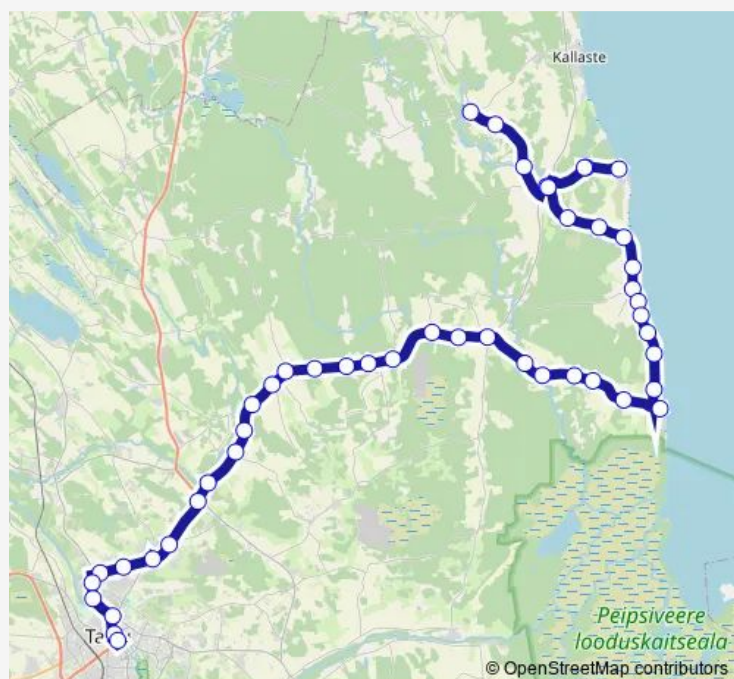

Thursday 07:35

Friday 07:35

Saturday —

Sunday —

Route info

Direction: Kokora rist

Stops: 47

Trip Duration: 1 hour 40 min