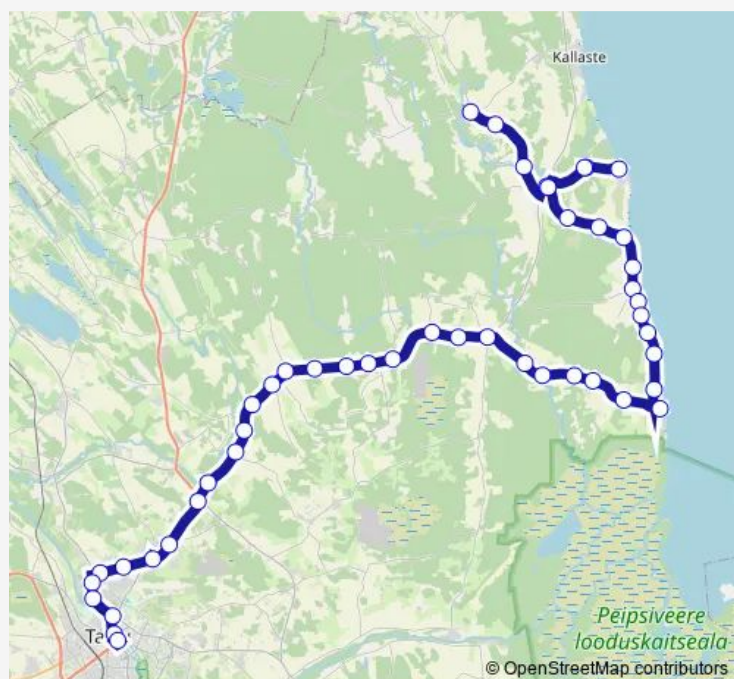

Thursday 07:35

Friday 07:35

Saturday —

Sunday —

Route info

Direction: Kokora rist

Stops: 47

Trip Duration: 1 hour 40 min