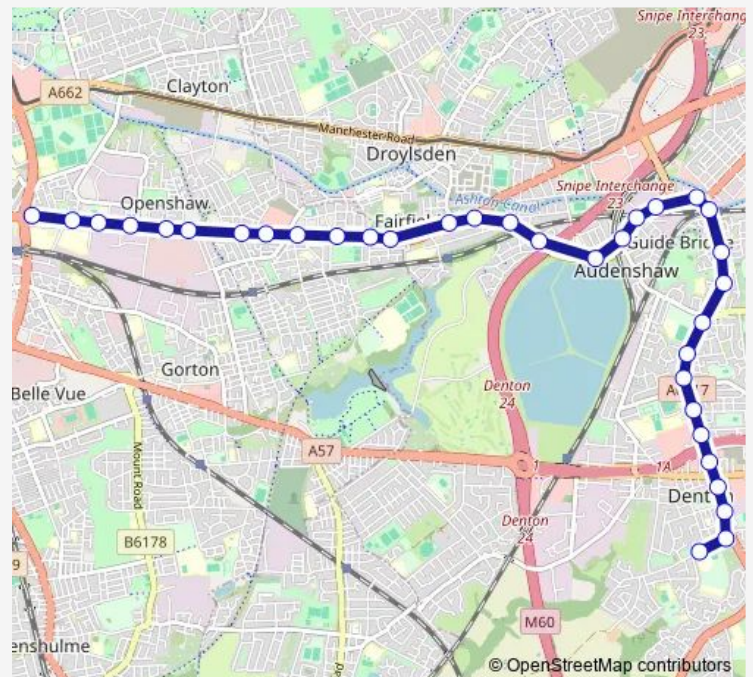

Thursday 14:50

Friday 14:50

Saturday —

Sunday —

Route info

Direction: St Thomas More RC College

Stops: 45

Trip Duration: 0 hour 45 min

719 — Alan Turing Way - St Thomas More RC College

Charles Avenue

Booth Road

Fairfield Avenue

Rosina Street

Gransmoor Road

Fairfield Road

Lidl

Direction: Alan Turing Way

Stops: 34

Trip Duration: 0 hour 36 min

Stanhope Avenue

Hartford Street

Tame Street

York Road

Crown Point