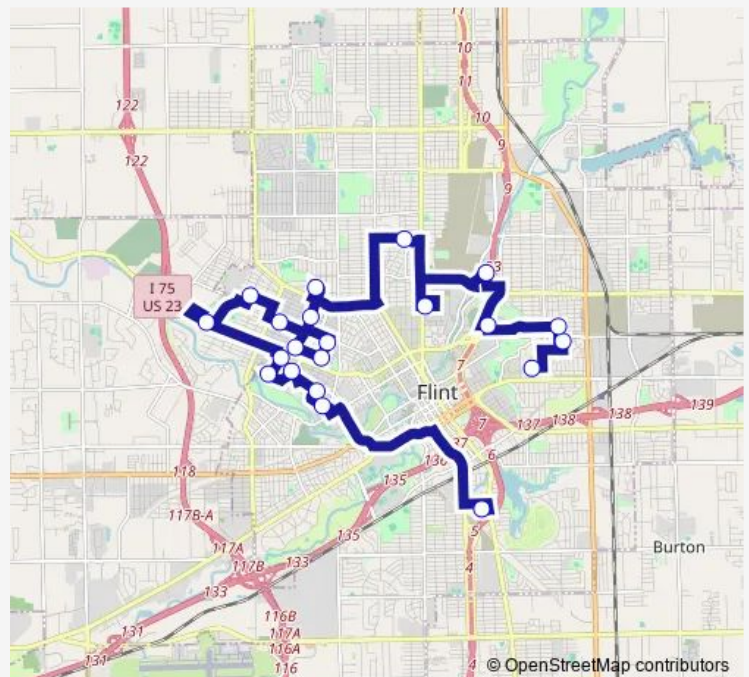

Perry St & Joliet St

St Clair St & Cartier St

International Academy

Route schedule

Blanchard Ave & Montclair Ave — International Academy

Monday 06:04

Tuesday 06:04

Wednesday 06:04

Thursday 06:04

Friday 06:04

Saturday —

Sunday —

Route info

Direction: Blanchard Ave & Montclair Ave

Stops: 21

Trip Duration: 1 hour 31 min

719

BusMaps

Direction

International Academy — Blanchard Ave & Montclair Ave

21 stops

[Open route schedule](#)

International Academy

St Clair St & Cartier St

Thursday 15:40

Friday 15:40

Saturday —

Sunday —

Route info

Direction: International Academy

Stops: 21

Trip Duration: 1 hour 31 min