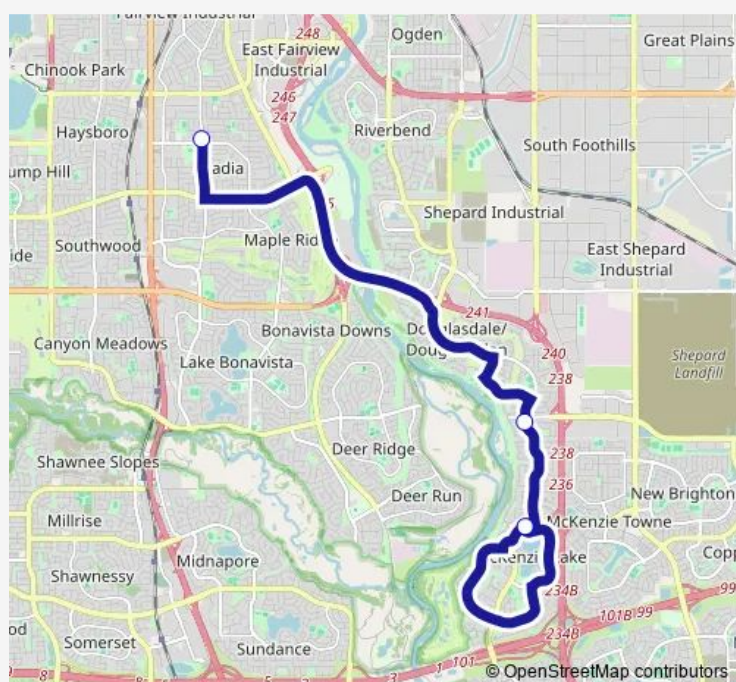

Bus 719 Beaverbrook/Mckenzie

[Go to website](#)

Direction

SB Fairmount DR @ 88 AV Se — EB Mckenzie Lake BV @ Mckenzie Lake WY Se

3 stops

[Open route schedule](#)

SB Fairmount DR @ 88 AV Se

SB Mount Mckenzie DR @ 130 AV Se

EB Mckenzie Lake BV @ Mckenzie Lake WY Se

Route schedule

SB Fairmount DR @ 88 AV Se — EB Mckenzie Lake BV @ Mckenzie Lake WY Se

Monday	15:40
Tuesday	15:40
Wednesday	15:40
Thursday	15:40
Friday	14:15
Saturday	—
Sunday	—

Route info

Direction: SB Fairmount DR @ 88 AV Se

Stops: 3

Trip Duration: 0 hour 40 min

719 — Beaverbrook/Mckenzie

Direction

WB Mckenzie Lake BV @ Mount Mckenzie DR Se — WB 90 AV SE @ Fairmount DR Se

30 stops

Stops: 30

Trip Duration: 0 hour 40 min

WB Douglasdale BV @ Douglasview BV Se

WB Douglasdale BV @ Douglas Woods RI Se

WB Douglasdale BV @ Douglas Woods WY Se

NB Douglasdale BV @ Douglas Woods Dr Se

NB Douglasdale BV @ Douglasbank DR Se