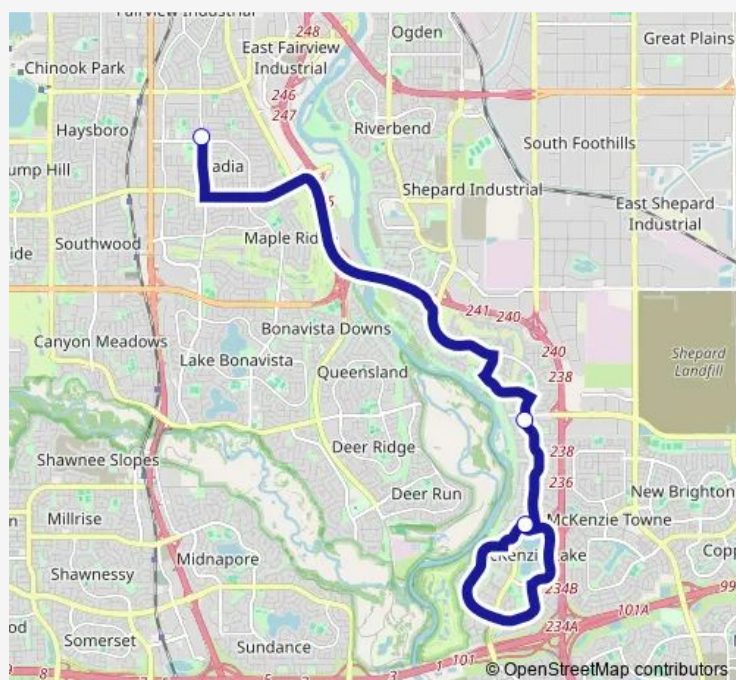

### Direction

SB Fairmount DR @ 88 AV Se — EB Mckenzie Lake BV @ Mckenzie Lake WY Se

3 stops

[Open route schedule](#)

SB Fairmount DR @ 88 AV Se

SB Mount Mckenzie DR @ 130 AV Se

EB Mckenzie Lake BV @ Mckenzie Lake WY Se

### Route schedule

SB Fairmount DR @ 88 AV Se — EB Mckenzie Lake BV @ Mckenzie Lake WY Se

Monday	15:40
Tuesday	15:40
Wednesday	15:40
Thursday	15:40
Friday	14:15
Saturday	—
Sunday	—

### Route info

Direction: SB Fairmount DR @ 88 AV Se

Stops: 3

Trip Duration: 0 hour 40 min

719 — Beaverbrook/Mckenzie

## Direction

WB Mckenzie Lake BV @ Mount Mckenzie DR Se — WB 90 AV SE @ Fairmount DR Se

30 stops

[Open route schedule](#)

WB Mckenzie Lake BV @ Mount Mckenzie DR Se

WB Mckenzie Lake BV @ Mount Mckenzie WY Se