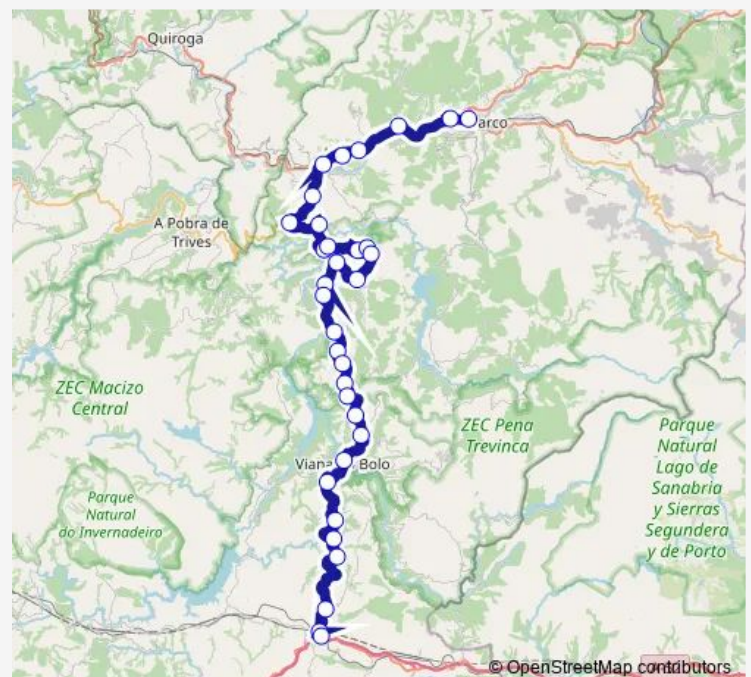

### Route schedule

O Barco de Valdeorras — A Gudiña

Monday 06:45

Tuesday 06:45

Wednesday 06:45

Thursday 06:45

Friday 06:45

Saturday —

### Route info

Direction: O Barco de Valdeorras

Stops: 33

Trip Duration: 1 hour 30 min

■ Xg610048 — A Gudiña (est. bus)-O Barco de Valdeorras

BusMaps

Alto DO Covelo

Covelo (Cruce)