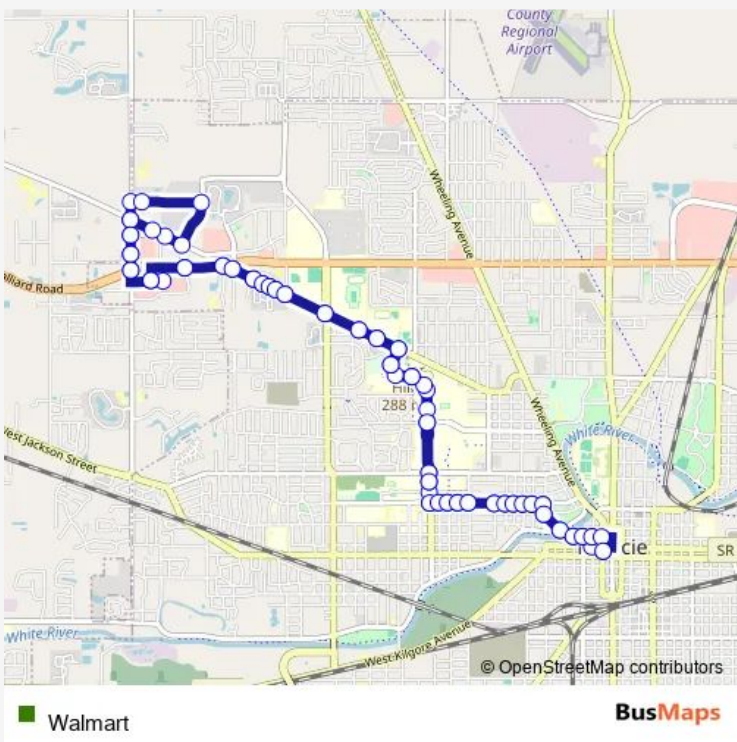

Direction
 Mits Station — Mits Station
 92 stops
[Open route schedule](#)

- Mits Station
- Main/Franklin
- Washington & Franklin
- Washington/Liberty
- Cherry/Washington
- White River/Meeks/Washington
- North/Meeks/Reserve
- *University/Reserve
- University/Pauline
- University/Linden
- University/Locust
- University/Light
- University/Greenwood
- University/Dicks
- University/Dill
- University/Martin
- University/Calvert
- University & Mckinley
- Ashland/Mckinley
- Campus Parking/Mckinley (2) (3) (4) (5)
- Riverside/Mckinley

Route schedule
 Mits Station — Mits Station

Monday	06:45-21:15
Tuesday	06:45-21:15
Wednesday	06:45-21:15
Thursday	06:45-21:15
Friday	06:45-21:15
Saturday	08:15-18:15
Sunday	—

Route info
 Direction: Mits Station
 Stops: 92
 Trip Duration: 0 hour 40 min

Bethel/Timber/Chadam

Clara/Lynmar

Clara/Williamsburg

Walmart Parking/Williamsburg

Walmart North

Mcgalliard/Morrison

Hessler/Morrison

Baker/Morrison