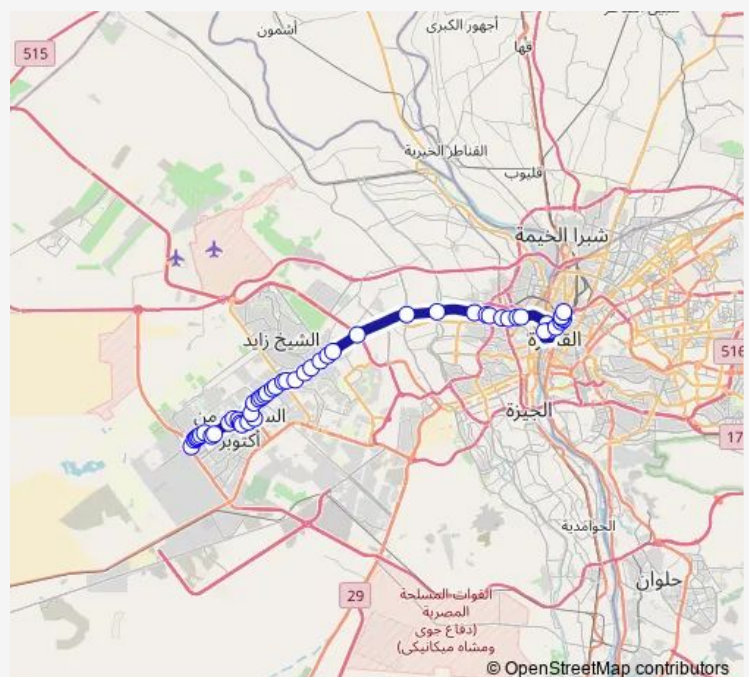

Red Kiosk (6th of October)

8th District (6th of October)

Ragab Sons 7th District (6th of October)

7th District Entrance (6th of October)

Magda Square

Hossary Station

6th Of October University

Dolphin Mall

6th Of October City Authority

Al Tabba (6th of October)

Board of Trustees (6th of October)

Al Motamayez Entrance (6th of October)

Misir University for Sciences and Technology (Must)

Route schedule

Kan Kan 12th District (6th of October) — Ahmed Helmy

Monday	10:00
Tuesday	10:00
Wednesday	10:00
Thursday	10:00
Friday	10:00
Saturday	10:00
Sunday	10:00

Route info

Direction: Kan Kan 12th District (6th of October)

Stops: 51

Trip Duration: 1 hour 40 min

■ CTA 1043s — Ahmed Helmy Station - Can Can 12th District (6th of October)

Dar Al Foad Hospital (6th of October)

Mall of Arabia

Mobil - Mall of Arabia

Juhayna Square

Nile University

Mubarak Educational City Entrance

Al Safwa Mall

Zayed 2000