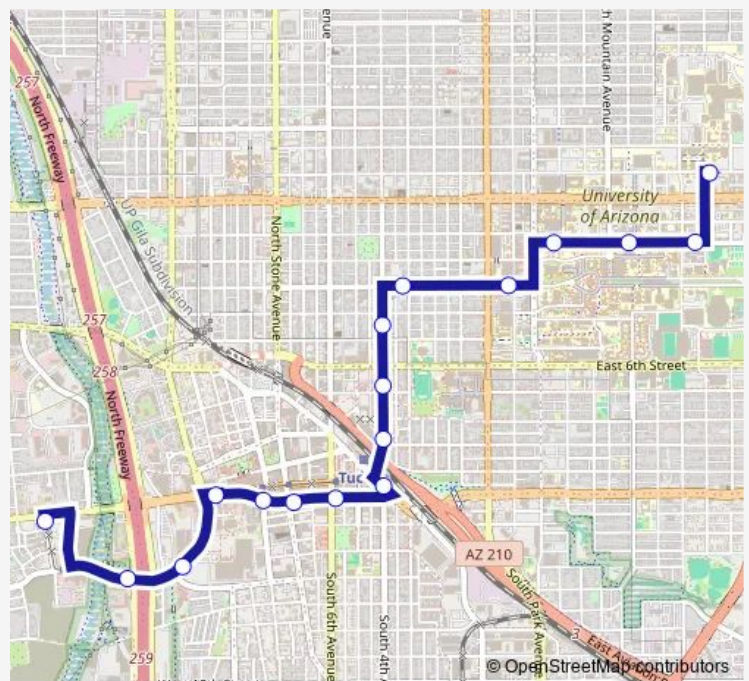

SL/4th Av/4th St

SL/University/3rd Av (Cr)

SL/University/Tyndall (Cr)

SL/2nd St/Olive Rd

SL/2nd St/Highland Av

SL/2nd St/Cherry Av

SL/Helen/Warren (Se)

**Route schedule**

Sunday 07:45-20:30

**Route info**

Direction: SL/Av del Convento/Congress St (Se)

Stops: 17

Trip Duration: 0 hour 24 min

700 — Sun Link

**Direction**

SL/Helen/Warren (Se) — SL/Av del Convento/Congress St (Se)

17 stops

[Open route schedule](#)

SL/Helen/Warren (Se)

SL/2nd St/Cherry Av

SL/2nd St/Highland Av

SL/2nd St/Olive Rd

SL/University/Tyndall (Cr)

SL/University/3rd Av (Cr)

Wednesday 06:30-22:30

Thursday 06:30-02:30<sup>+1</sup>Friday 06:30-02:30<sup>+1</sup>Saturday 07:45-02:30<sup>+1</sup>

Sunday 07:45-20:26

**Route info**

Direction: SL/Helen/Warren (Se)

Stops: 17

Trip Duration: 0 hour 27 min