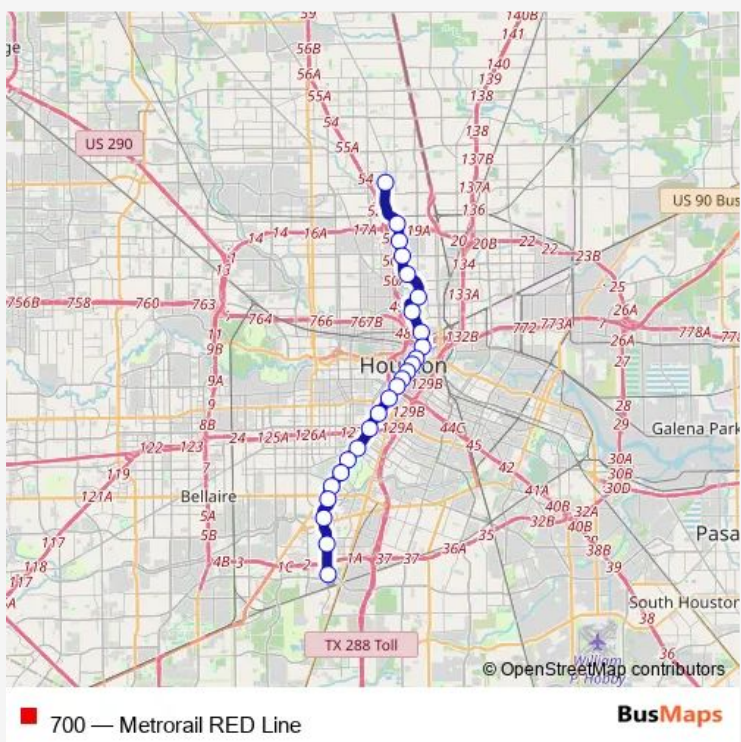

**Tram 700 Metrorail RED Line**

[Go to website](#)

**Direction**  
 Northline Transit Center Hcc SB — Fannin South Stn SB  
 25 stops  
[Open route schedule](#)

- Northline Transit Center Hcc SB
- Melbourne North Lindale SB
- Lindale Park SB
- Cavalcade SB
- Moody Park SB
- Fulton North Central SB
- Quitman Near Northside SB
- Burnett TC Casa De Amigos SB
- Uh-Downtown Stn SB
- Preston Stn SB
- Central Stn Main SB
- Main Street Square Stn SB
- Bell Stn SB
- Downtown Transit Center Stn SB
- Mcgowen Stn SB
- Ensemble/Hcc Stn SB
- Wheeler Stn SB
- Museum District Stn SB
- Hermann Park/Rice U Stn SB
- Memorial Hermann/Houston Zoo Stn SB
- Dryden/Tmc Stn SB

Route schedule  
 Northline Transit Center Hcc SB — Fannin South Stn SB

Monday	04:29-00:24 <sup>+1</sup>
Tuesday	04:29-00:24 <sup>+1</sup>
Wednesday	04:29-00:24 <sup>+1</sup>
Thursday	04:29-00:24 <sup>+1</sup>
Friday	04:29-00:24 <sup>+1</sup>
Saturday	05:29-00:24 <sup>+1</sup>
Sunday	05:29-00:24 <sup>+1</sup>

Route info  
 Direction: Northline Transit Center Hcc SB  
 Stops: 25  
 Trip Duration: 0 hour 52 min

Texas Medical Center Transit Center

Smith Lands Stn SB

Stadium Park / Astrodome SB

Fannin South Stn SB

**Direction**

Fannin South Stn NB — Northline Transit Center Hcc NB

25 stops

[Open route schedule](#)

Fannin South Stn NB

Stadium Park / Astrodome NB

Smith Lands Stn NB

Texas Medical Center Transit Center