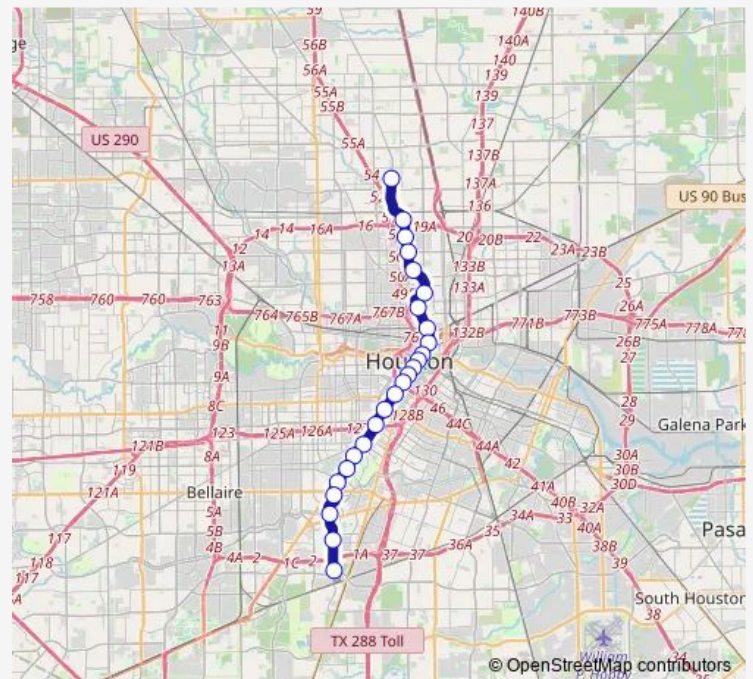

Central Stn Main Sb

Main Street Square Stn Sb

Bell Stn Sb

Downtown Transit Center Stn Sb

Mcgowen Stn Sb

Ensemble/Hcc Stn Sb

Wheeler Stn Sb

Museum District Stn Sb

Hermann Park/Rice U Stn Sb

Memorial Hermann/Houston Zoo Stn Sb

Dryden/Tmc Stn Sb

**Route schedule**

Northline Transit Center Hcc Sb — Fannin South Stn Sb

Monday 04:29-00:24<sup>+1</sup>

Tuesday 04:29-00:24<sup>+1</sup>

Wednesday 04:29-00:24<sup>+1</sup>

Thursday 04:29-00:24<sup>+1</sup>

Friday 04:29-00:24<sup>+1</sup>

Saturday 05:29-00:24<sup>+1</sup>

Sunday 05:29-00:24<sup>+1</sup>

**Route info**

Direction: Northline Transit Center Hcc Sb

Stops: 25

Trip Duration: 0 hour 52 min

700 — Metrorail RED Line

Texas Medical Center Transit Center

Smith Lands Stn Sb

Stadium Park / Astrodome Sb

Fannin South Stn Sb

**Direction**