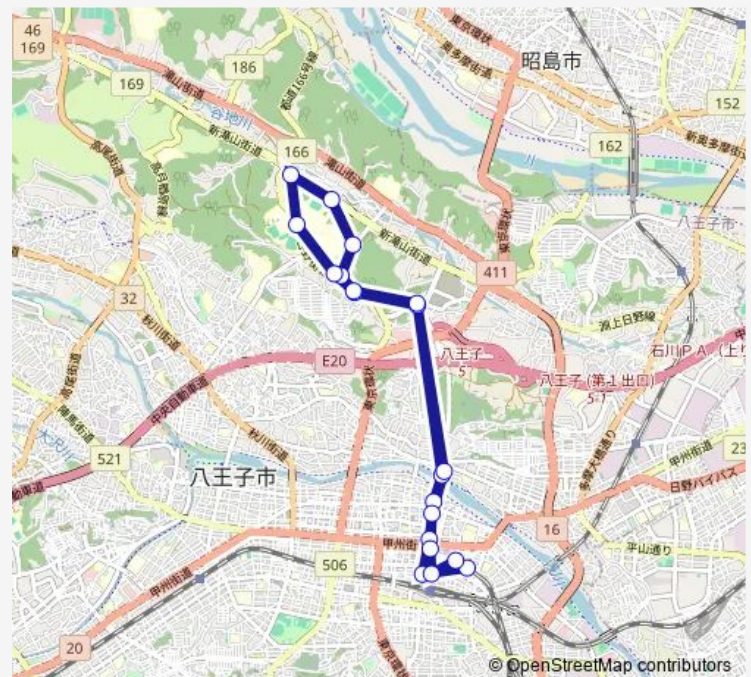

Route schedule

京王八王子駅 — 京王八王子駅

Monday 16:37-19:07

Tuesday 16:37-19:07

Wednesday 16:37-19:07

Thursday 16:37-19:07

Friday 16:37-19:07

Saturday —

Sunday —

Route info

Direction: 京王八王子駅

Stops: 20

Trip Duration: 0 hour 46 min

Direction

京王八王子駅 — 京王八王子駅

20 stops

Tuesday 06:49-11:20

Wednesday 06:49-11:20

Thursday 06:49-11:20

Friday 06:49-11:20

Saturday 07:10-10:11

Sunday 07:10-10:11

Route info

Direction: 京王八王子駅