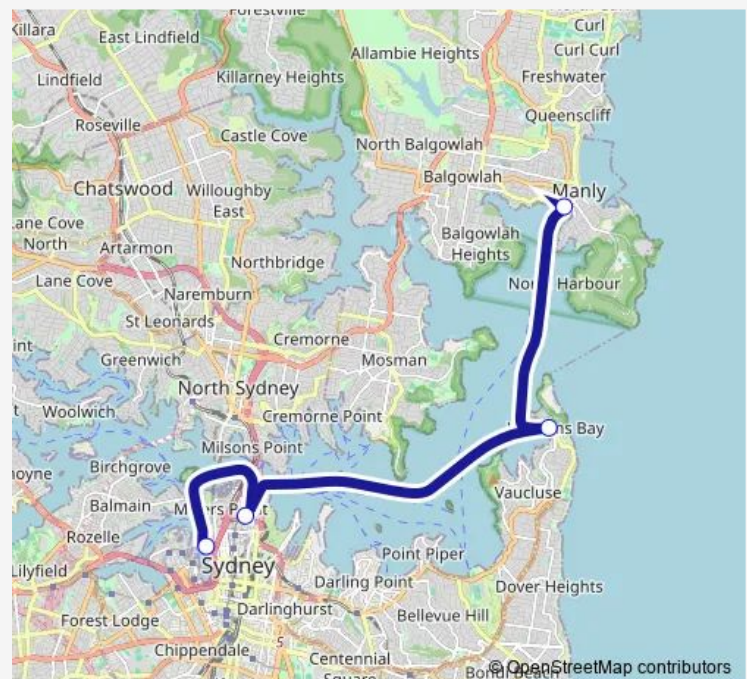

Ferry CCWM Ccwm Manly and Watsons Bay Ferry

[Go to website](#)

Direction

Manly, Wharf 3 — Darling Harbour Wharf 2

4 stops

[Open route schedule](#)

Manly, Wharf 3

Watsons Bay Wharf

Circular Quay, Wharf 6, Side A

Darling Harbour Wharf 2

Route schedule

Manly, Wharf 3 — Darling Harbour Wharf 2

Monday 09:45-16:40

Tuesday 09:45-16:40

Wednesday 09:45-16:40

Thursday 09:45-16:40

Friday 09:45-16:40

Saturday 10:00-19:00

Sunday 10:00-17:35

Route info

Direction: Manly, Wharf 3

Stops: 4

Trip Duration: 1 hour 0 min

CCWM — Ccwm Manly and Watsons Bay Ferry

Direction

Darling Harbour Wharf 2 — Manly, Wharf 3

4 stops

[Open route schedule](#)

Darling Harbour Wharf 2

Circular Quay, Wharf 6, Side A

Watsons Bay Wharf

Manly, Wharf 3