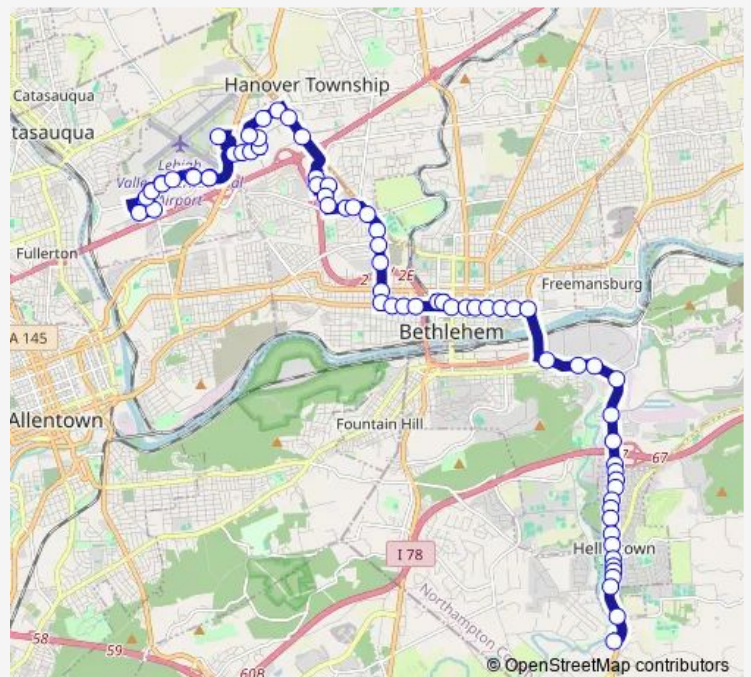

Avenue C at City Line

2123 Avenue C

Route schedule

Lvia - Airport Transit Center — Creekside Shopping Center

Monday 05:45-20:15

Tuesday 05:45-20:15

Wednesday 05:45-20:15

Thursday 05:45-20:15

Friday 05:45-20:15

Saturday 05:45-20:15

Sunday —

Route info

Direction: Lvia - Airport Transit Center

Stops: 71

Trip Duration: 0 hour 47 min

215 - Hellertown - Lvip Iii

Avenue C at Schoenersville Eb

Schoenersville at Valley Center Sb

Schoenersville at Industrial Sb

Lvhn Muhlenberg 1770 Building Sb

Lvhn Muhlenberg 1770 Building SB 2

Lvhn Muhlenberg Westgate Entrance Eb

Westgate at Bathgate Sb

8th at Broad Sb

Broad at 6th Eb

Broad at 4th Eb

West Broad Street Eb

Main at North Nb

BTC - Platform 2

Broad at New Eb

Broad at Center Eb