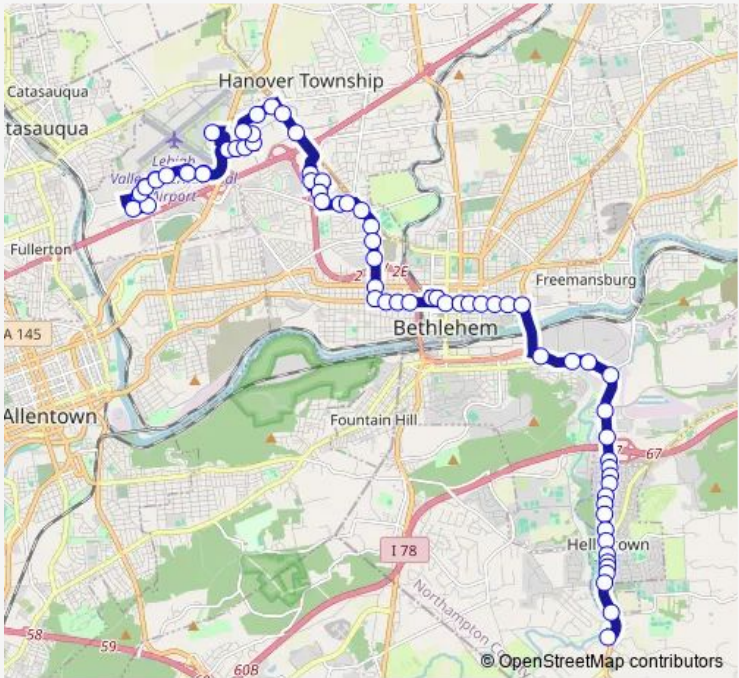

Bus 215 - Hellertown - LVIP III

[Go to website](#)

Direction
 Creekside Shopping Center — Lvia - Airport Transit Center
 52 stops
[Open route schedule](#)

- Creekside Shopping Center
- Main at Polk Valley Nb
- Main at Walnut Nb
- Main at Pine Nb
- Main at Saucon Nb
- Main at Penn Nb
- Main at Water
- Main at Warren Nb
- Main at Depot Nb
- Main at Thomas Nb
- Main at Linden
- Main at Clark Nb
- Main at Wilson
- Main at High Nb
- Main at Wagner Nb
- Main at Kichline Nb
- Hellertown at Crest
- Hellertown and Commerce Nb
- Hellertown at Shimersville Nb
- 4th at Emery Wb
- 4th at Lynn Wb

Route schedule
 Creekside Shopping Center — Lvia - Airport Transit Center

Monday	05:50-19:07
Tuesday	05:50-19:07
Wednesday	05:50-19:07
Thursday	05:50-19:07
Friday	05:50-19:07
Saturday	05:50-19:07
Sunday	—

Route info
 Direction: Creekside Shopping Center
 Stops: 52
 Trip Duration: 0 hour 49 min

215 - Hellertown - LVIP III **BusMaps**

Daly at Minsi Trail Wb

Broad at Stefko Wb

Broad at Wood Wb

Broad at Elm Wb

Broad at Linden Wb

City Line at Airport

Lvia - Airport Transit Center

Direction

Lvia - Airport Transit Center — Creekside Shopping Center

71 stops

[Open route schedule](#)

Lvia - Airport Transit Center

1000 Postal Wb