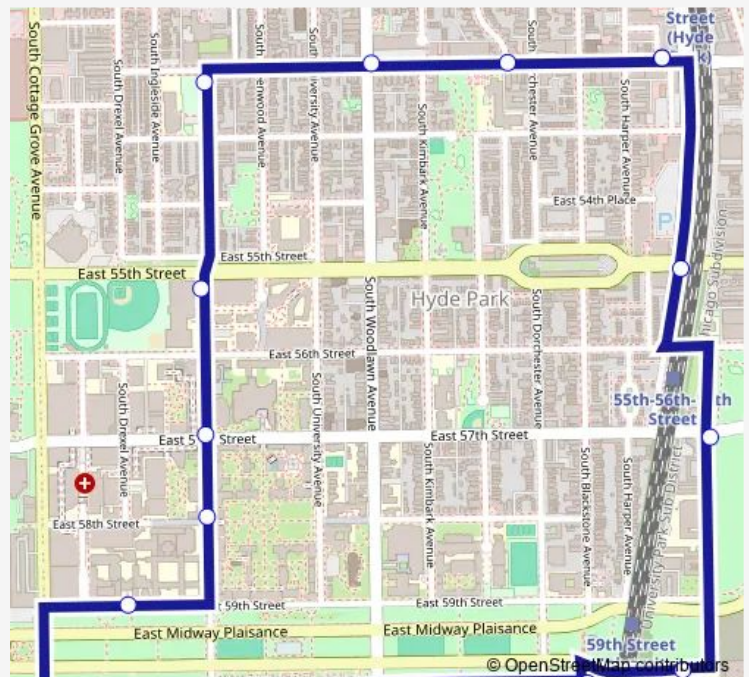

### Direction

Harper Court (NE Corner) — Harper Court (NE Corner)

17 stops

[Open route schedule](#)

Harper Court (NE Corner)

53rd St & Kenwood

Kimbark Plaza (NE Corner)

Ellis & 53rd St.

Press Building

Stony Island Parking Lot

57th St. & Metra (Nb)

Lake Park & 55th St. (SE Corner)

Harper Court (NE Corner)

### Route schedule

Harper Court (NE Corner) — Harper Court (NE Corner)

Monday 07:00-19:00

Tuesday 07:00-19:00

Wednesday 07:00-19:00

Thursday 07:00-19:00

Friday 07:00-19:00

Saturday —

### Route info

Direction: Harper Court (NE Corner)

Stops: 17

Trip Duration: 0 hour 25 min

53rd — 53rd Street Express

53rd Bus time schedules and route maps are available in an offline PDF at [busmaps.com](https://busmaps.com). Use the [busmaps.com](https://busmaps.com) website to see live bus times, train schedule or subway schedule, and step-by-step directions for all public transit in Chicago