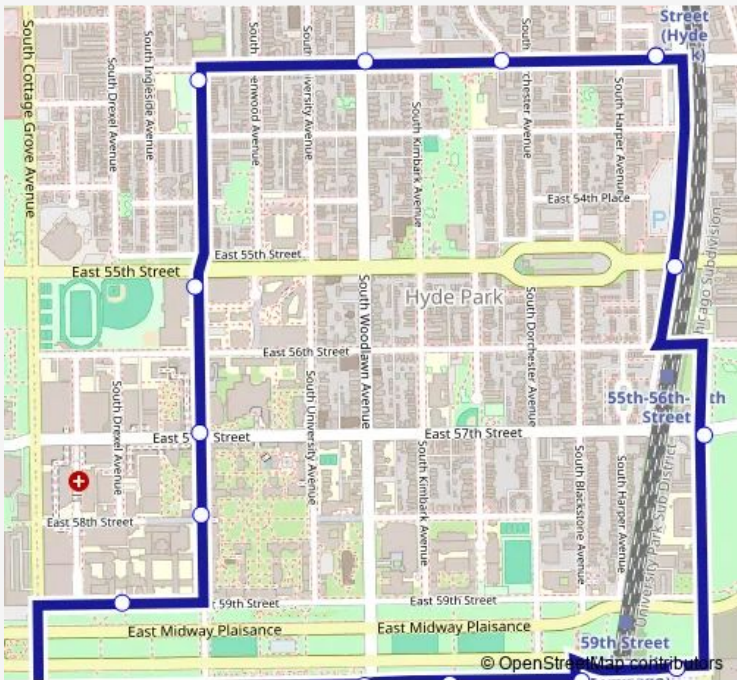

Bus 53RD 53rd Street Express

[Go to website](#)

Direction
 Harper Court (NE Corner) — Harper Court (NE Corner)
 17 stops
[Open route schedule](#)

- Harper Court (NE Corner)
- 53rd St & Kenwood
- Kimbark Plaza (NE Corner)
- Ellis & 53rd St.
- Ellis Garage & Ratner Athletic (West)
- Ellis Ave & 57th St
- Levi Hall (W)
- Goldblatt Pavilion
- Logan Center
- 60th St. & Ellis (SE Corner)
- 60th St. & Woodlawn Ave (SE Corner)
- Keller Center Eb
- Press Building
- Stony Island Parking Lot
- 57th St. & Metra (Nb)
- Lake Park & 55th St. (SE Corner)
- Harper Court (NE Corner)

Route schedule
 Harper Court (NE Corner) — Harper Court (NE Corner)

Monday	07:00-19:00
Tuesday	07:00-19:00
Wednesday	07:00-19:00
Thursday	07:00-19:00
Friday	07:00-19:00
Saturday	—
Sunday	—

Route info
 Direction: Harper Court (NE Corner)
 Stops: 17
 Trip Duration: 0 hour 25 min

53RD — 53rd Street Express BusMaps

53RD Bus time schedules and route maps are available in an offline PDF at busmaps.com. Use the busmaps.com website to see live bus times, train schedule or subway schedule, and step-by-step directions for all public transit in Chicago