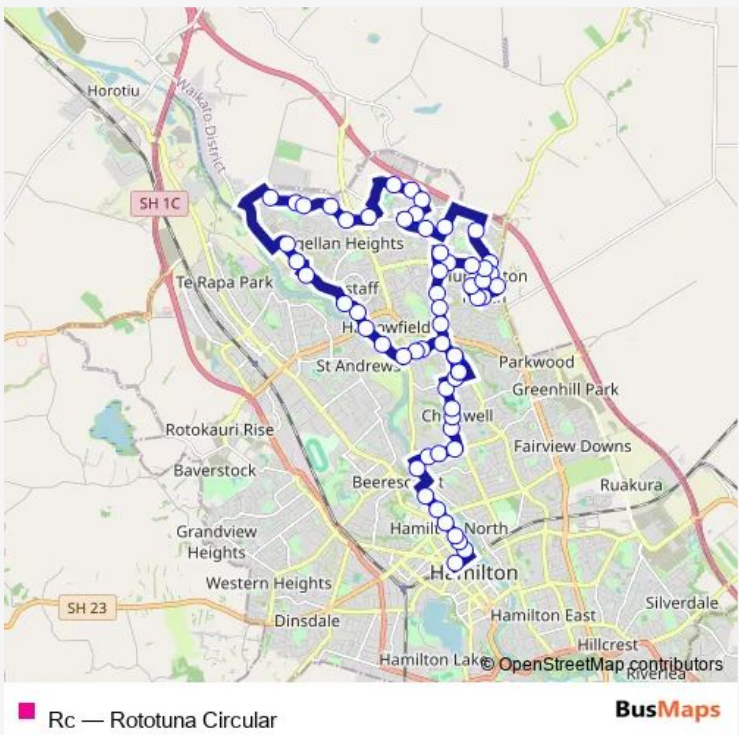

**Bus Rc Rototuna Circular**

[Go to website](#)

**Direction**  
 Transport Centre (Platform K) — Lynden Court West E (Chartwell Shopping Centre)  
 60 stops  
[Open route schedule](#)

- Transport Centre (Platform K)
- 611 Victoria St
- 747 Victoria St (outside Les Mills)
- 821 Victoria St
- 967 Victoria St
- 1161 Victoria St
- 1243 Victoria St
- Opp 588 River Rd
- 41 Clarkin Rd
- 83 Clarkin Rd
- 141 Clarkin Rd
- 61 Bankwood Rd (Fairfield College)
- 81 Bankwood Rd
- 117 Bankwood Rd
- 169 Bankwood Rd
- 127 Comries Rd
- Lynden Court West E (Chartwell Shopping Centre)
- 249 Hukanui Rd (opp Hukanui Primary School)
- 94 Glen Lynne Ave
- 50 Glen Lynne Ave
- 26 Glen Lynne Ave

**Route schedule**  
 Transport Centre (Platform K) — Lynden Court West E (Chartwell Shopping Centre)

Monday	07:50-17:15
Tuesday	07:50-17:15
Wednesday	07:50-17:15
Thursday	07:50-17:15
Friday	07:50-17:15
Saturday	07:30-17:30
Sunday	07:30-17:30

**Route info**  
 Direction: Transport Centre (Platform K)  
 Stops: 60  
 Trip Duration: 1 hour 5 min

4 Glen Lynne Ave

1049 River Rd

1125 River Rd

Opp 1122 River Rd (Near Flagstaff shops)

Opp 1162 River Rd (Alandale Retirement Village)

## Route info

Direction: Transport Centre (Platform K)

Stops: 63

Trip Duration: 1 hour 12 min

94 Thomas Rd

46 Thomas Rd

22 Thomas Rd

7 Wiltshire Dr