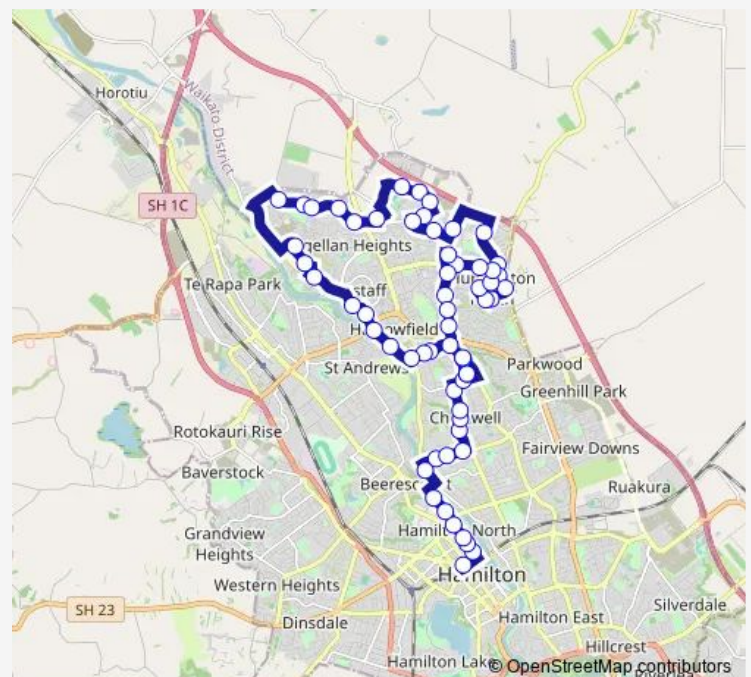

94 Glen Lynne Ave

50 Glen Lynne Ave

26 Glen Lynne Ave

Route schedule

Transport Centre (Platform K) — Lynden Court West E (Chartwell Shopping Centre)

Monday 07:50-17:15

Tuesday 07:50-17:15

Wednesday 07:50-17:15

Thursday 07:50-17:15

Friday 07:50-17:15

Saturday 07:30-17:30

Sunday 07:30-17:30

Route info

Direction: Transport Centre (Platform K)

Stops: 60

Trip Duration: 1 hour 5 min

36 Te Huia Dr

554 Borman Rd

Borman Rd (Opp Te Ao Marama School)

Borman Rd (Opp Radius Glaisdale)

396 Borman Rd

342 Borman Rd (Opp Early Education Centre)

Turakina Rise (Opp Countdown)

Kimbrae Dr (In front of Rhs)

7 Wiltshire Dr

57 Wiltshire Dr

83 Wiltshire Dr

100 St. James Dr

52 St. James Dr

22 St. James Dr

27 Thomas Rd

55 Thomas Rd