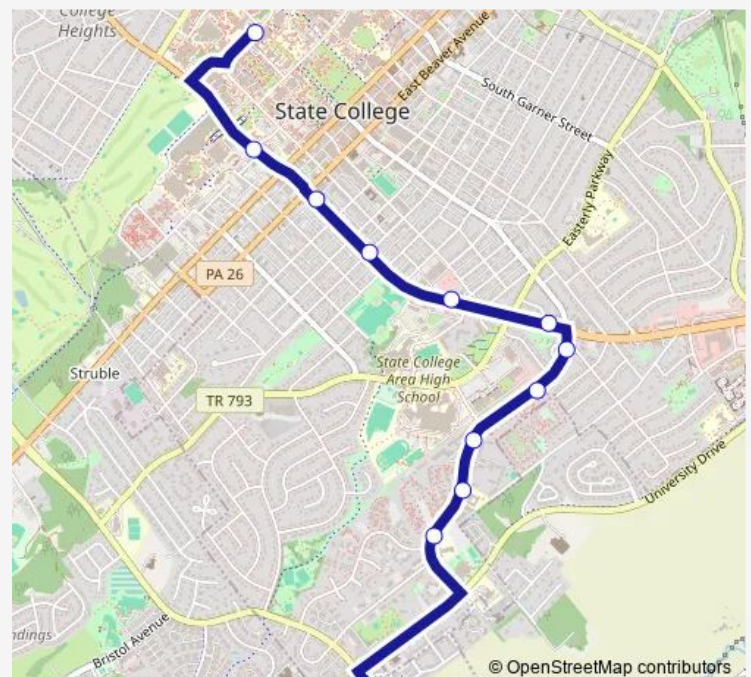

Walker Building

Pattee Transit Center Eastbound

Route schedule

The Yards at Old State — Pattee Transit Center Eastbound

Monday 07:07-18:51

Tuesday 07:07-18:51

Wednesday 07:07-18:51

Thursday 07:07-18:51

Friday 07:07-18:51

Saturday —

Sunday —

Route info

Direction: The Yards at Old State

Stops: 12

Trip Duration: 0 hour 17 min

RC — Waupelani Exp

Direction

Pattee Transit Center Eastbound — The Yards at Old State

15 stops

[Open route schedule](#)

Pattee Transit Center Eastbound

West Park Ave at North Burrowes St

S Atherton St at W Beaver Ave Outbound

Monday 07:48-19:08

Tuesday 07:48-19:08

Wednesday 07:48-19:08

Thursday 07:48-19:08

Friday 07:48-19:08

Saturday —

Sunday —

Route info