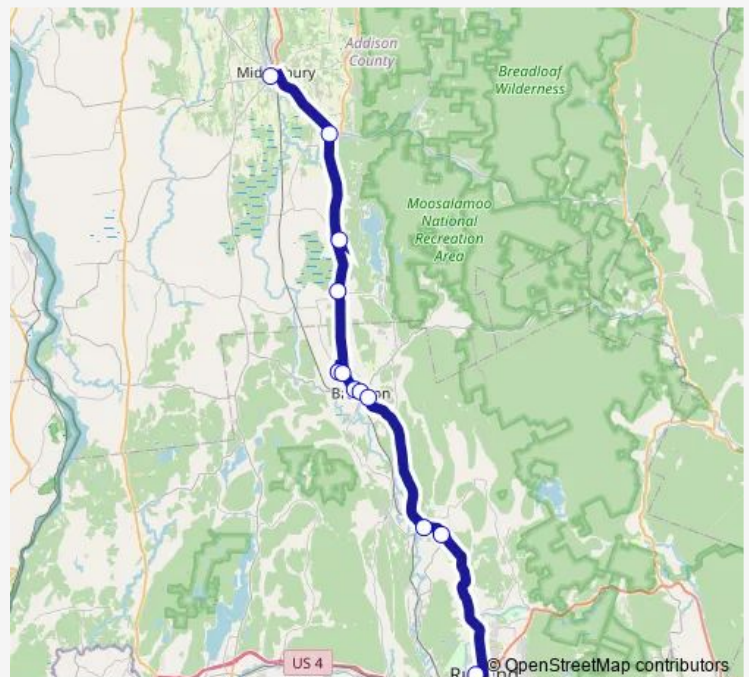

Bus RC Rutland Connector (Actr)

[Go to website](#)

Direction

Academy Street — Rutland Mvrt'd Transit Center

12 stops

[Open route schedule](#)

Academy Street

Maplefields

Friday 05:30-16:15

Saturday 09:30-16:45

Sunday —

Route info

Direction: Academy Street

Stops: 12

Trip Duration: 1 hour 15 min

RC — Rutland Connector (Actr)

Direction

Rutland Mvrtd Transit Center — Academy Street

12 stops

[Open route schedule](#)

Rutland Mvrtd Transit Center

Pittsford St. Alphonsus Lot

Pittsford Post Office

Brandon American Legion

Route schedule

Rutland Mvrtd Transit Center — Academy Street

Monday 06:45-17:30

Tuesday 06:45-17:30

Wednesday 06:45-17:30

Thursday 06:45-17:30

Friday 06:45-17:30

Saturday 10:45-18:00