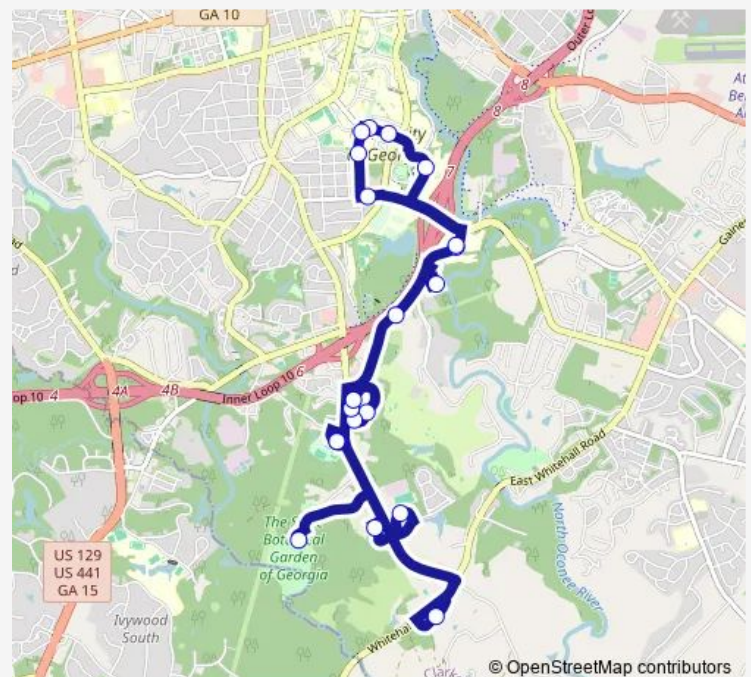

### Route schedule

Soccer Softball — Soccer Softball

Monday 00:00

Tuesday 00:00

Wednesday 00:00

Thursday 00:00

Friday 00:00

Saturday —

### Route info

Direction: Soccer Softball

Stops: 20

Trip Duration: 0 hour 50 min

RC — Riverbend Connector

BusMaps

RC Bus time schedules and route maps are available in an offline PDF at [busmaps.com](https://busmaps.com). Use the [busmaps.com](https://busmaps.com) website to see live bus times, train schedule or subway schedule, and step-by-step directions for all public transit in Athens