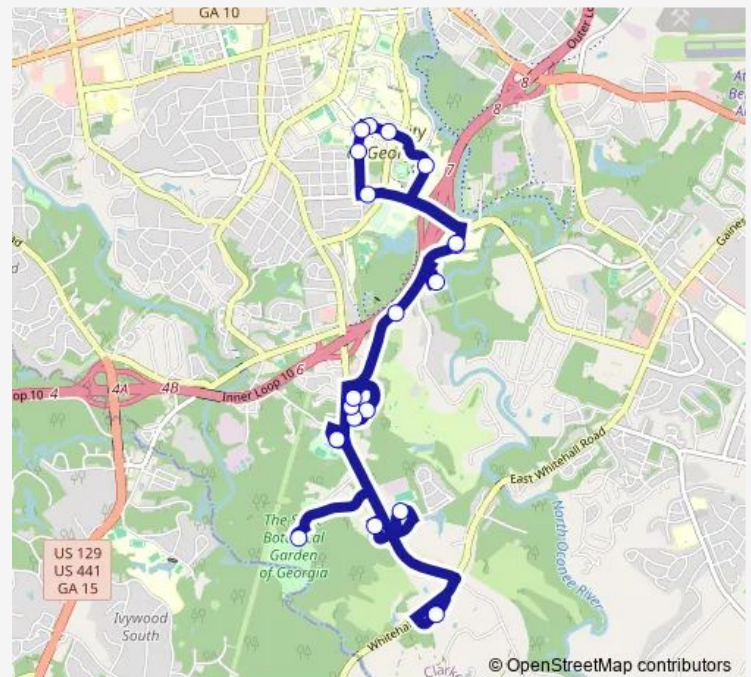

Bus Rc Riverbend Connector

[Go to website](#)

Direction

Soccer Softball — Soccer Softball

20 stops

[Open route schedule](#)

Soccer Softball

UGA Greenhouses

UGA Automotive Center Outbound

Soccer Softball

Route schedule

Soccer Softball — Soccer Softball

Monday	00:00
Tuesday	00:00
Wednesday	00:00
Thursday	00:00
Friday	00:00
Saturday	—
Sunday	—

Route info

Direction: Soccer Softball

Stops: 20

Trip Duration: 0 hour 50 min

Rc — Riverbend Connector

BusMaps

Rc Bus time schedules and route maps are available in an offline PDF at busmaps.com. Use the busmaps.com website to see live bus times, train schedule or subway schedule, and step-by-step directions for all public transit in Athens