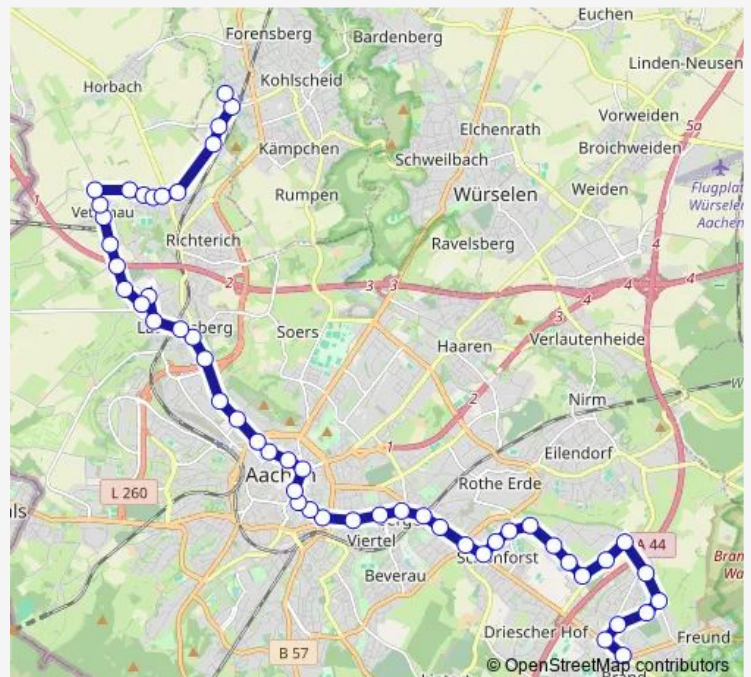

Saturday 06:08

Sunday —

Route info

Direction: Aachen, Brand

Stops: 26

Trip Duration: 0 hour 34 min

Aachen, Normaluhr

Aachen, Wallstraße

Aachen, Theater

Aachen, Elisenbrunnen

Aachen, Bushof

Direction

Herzogenrath, Kohlscheid Bank Bachstraße — Aachen, Bahnhof Rothe Erde (Bus)

34 stops

[Open route schedule](#)

Herzogenrath, Kohlscheid Bank Bachstraße