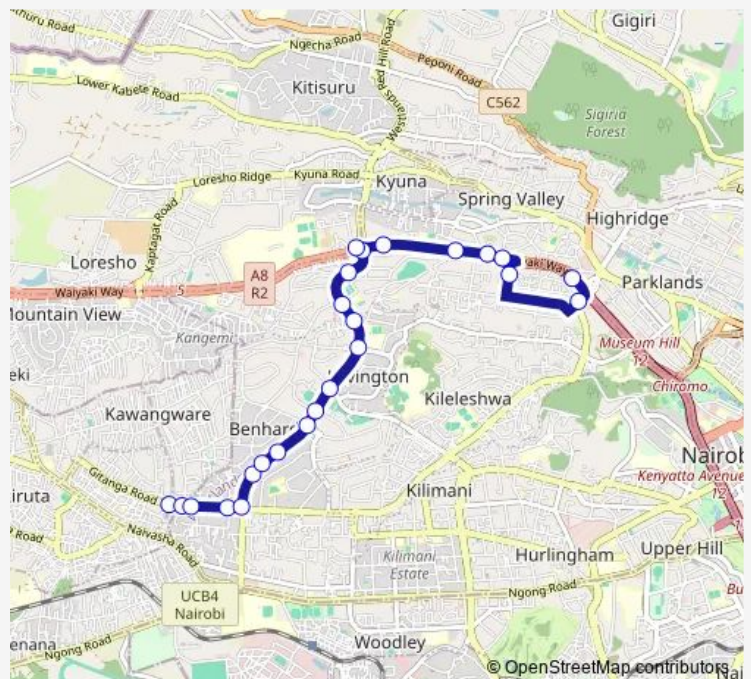

Westlands DC/Church Road/Safaricom

Westlands Primary School

Brookside Drive

Route schedule

Congo — Westlands/Parklands Baptist

Monday 06:00

Tuesday 06:00

Wednesday 06:00

Thursday 06:00

Friday 06:00

Saturday 06:00

Sunday 06:00

Route info

Direction: Congo

Stops: 24

Trip Duration: 0 hour 26 min

48K — Westlands-ABC Place-Lavington-Kawangware

Mvuli

Westlands Terminal

Westlands/Parklands Baptist

Direction

Westlands/Parklands Baptist — Congo

22 stops

[Open route schedule](#)

Monday 06:00

Tuesday 06:00

Wednesday 06:00

Thursday 06:00

Friday 06:00

Saturday 06:00

Sunday 06:00

Route info