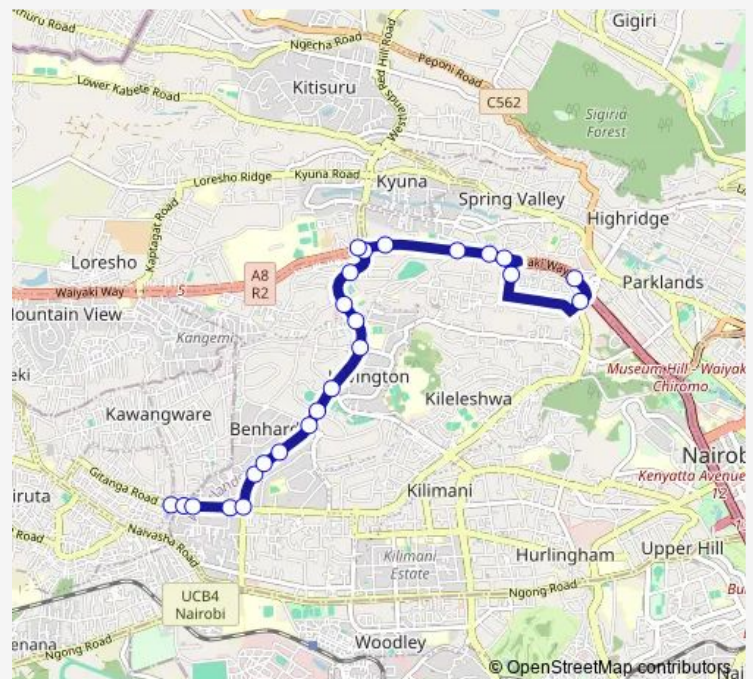

Westlands DC/Church Road/Safaricom

Westlands Primary School

Brookside Drive

Route schedule

Congo — Westlands/Parklands Baptist

Monday 06:00

Tuesday 06:00

Wednesday 06:00

Thursday 06:00

Friday 06:00

Saturday 06:00

Sunday 06:00

Route info

Direction: Congo

Stops: 24

Trip Duration: 0 hour 26 min

48k — Westlands-ABC Place-Lavington-Kawangware

Mvuli

Westlands Terminal

Westlands/Parklands Baptist

Direction

Westlands/Parklands Baptist — Congo

22 stops

[Open route schedule](#)

Monday 06:00

Tuesday 06:00

Wednesday 06:00

Thursday 06:00

Friday 06:00

Saturday 06:00

Sunday 06:00

Route info