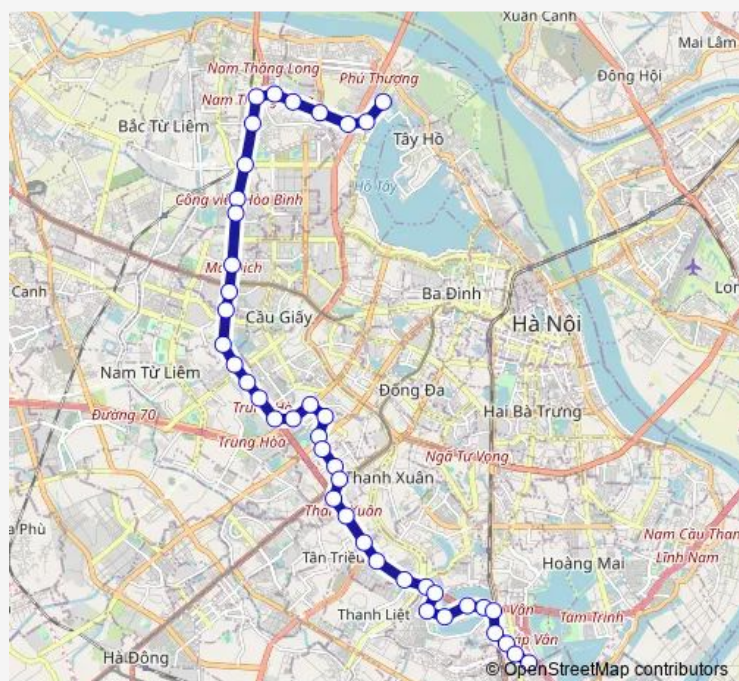

### Route schedule

STOP\_60A\_1\_S42 — STOP\_60A\_2\_S42

Monday 06:30-20:05

Tuesday 06:30-20:05

Wednesday 06:30-20:05

Thursday 06:30-20:05

Friday 06:30-20:05

Saturday 06:30-20:05

### Route info

Direction: STOP\_60A\_1\_S42

Stops: 42

Trip Duration: 1 hour 26 min

Route\_60a\_2

BusMaps

STOP\_60A\_2\_S22

STOP\_60A\_2\_S23