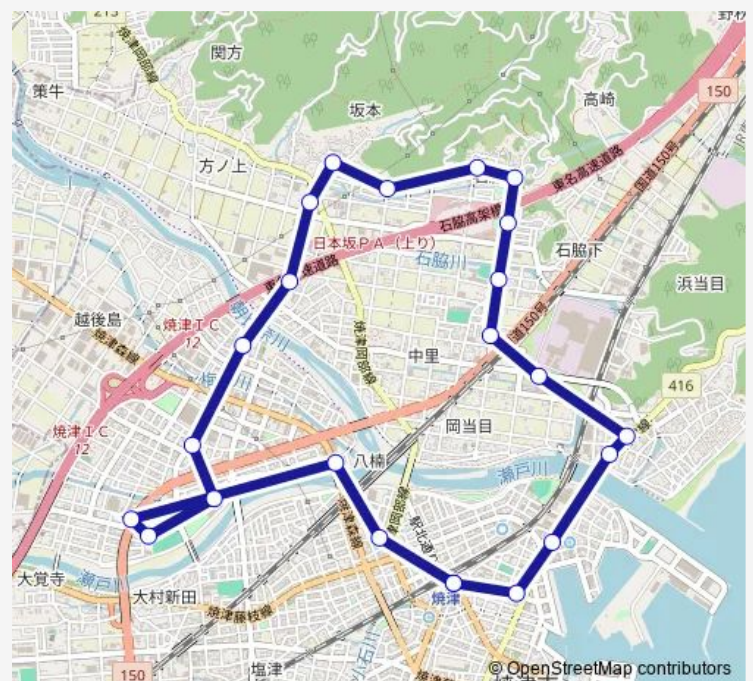

### Route schedule

焼津駅前 ( 1 番のりば ) — 焼津駅前 ( 1 番のりば )

Monday 08:54-15:39

Tuesday 08:54-15:39

Wednesday 08:54-15:39

Thursday 08:54-15:39

Friday 08:54-15:39

Saturday 09:43-15:28

Sunday 09:43-15:28

### Route info

Direction: 焼津駅前 ( 1 番のりば )

Stops: 23

Trip Duration: 0 hour 39 min

■ 焼津循環線 ゆりかもめ ( 日本坂pa ~ 林叟院入口  
フリー降車区間 )

駅北三丁目

焼津駅前 ( 1 番のりば )

Bus time schedules and route maps are available in an offline PDF at [busmaps.com](https://busmaps.com). Use the [busmaps.com](https://busmaps.com) website to see live bus times, train schedule or subway schedule, and step-by-step directions for all public transit in Yaizu