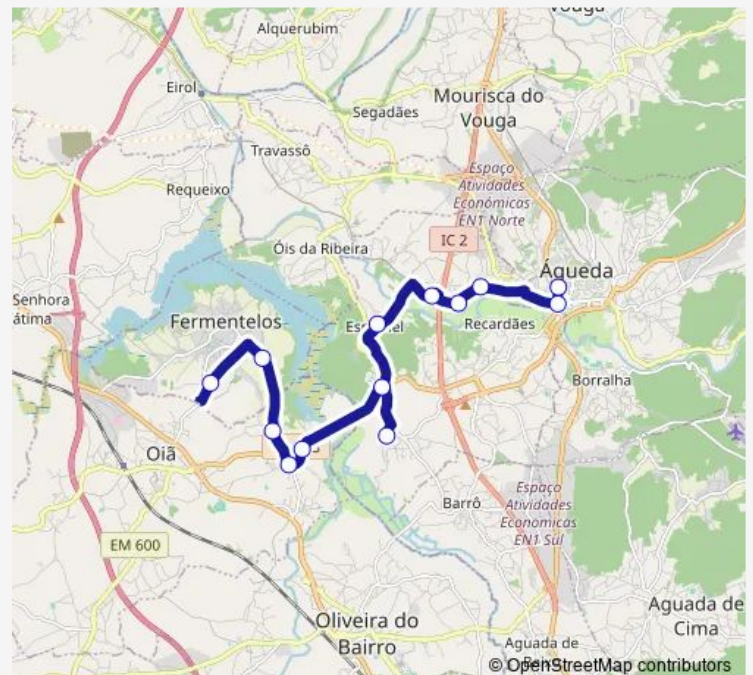

Rego

Lugar

Bela Vista

Route schedule

Misericórdia Gare — Bela Vista

Monday 08:15

Tuesday 08:15

Wednesday 08:15

Thursday 08:15

Friday 08:15

Saturday —

Sunday —

Route info

Direction: Misericórdia Gare

Stops: 13

Trip Duration: 0 hour 30 min

7315 — Carreira 7315

Direction

Bela Vista — Misericórdia Gare

13 stops

[Open route schedule](#)

Bela Vista

Lugar

Rego

Dr João Elisio Ferreira Sucena - Sul

Misericórdia Gare

Route schedule

Bela Vista — Misericórdia Gare

Monday	17:25
Tuesday	17:25
Wednesday	17:25
Thursday	17:25
Friday	17:25
Saturday	—
Sunday	—

Route info

Direction: Bela Vista