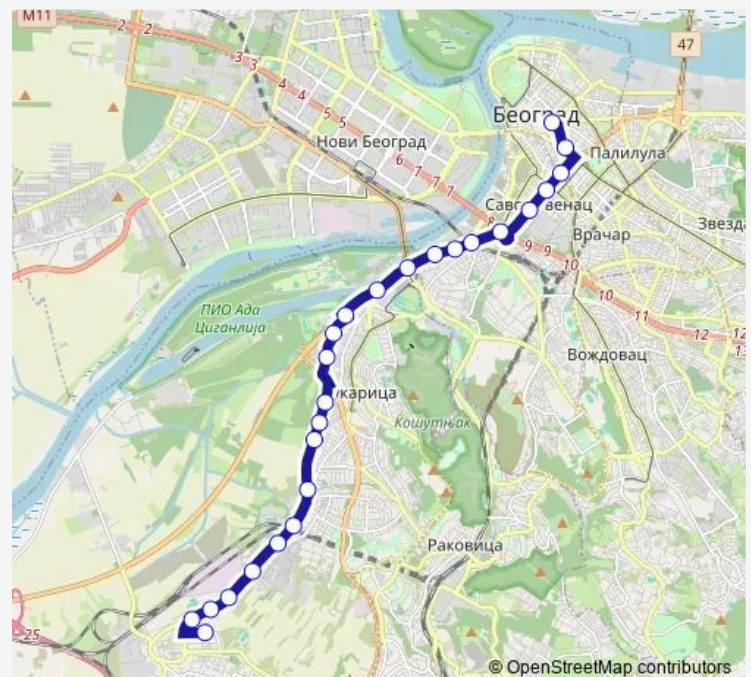

### Route schedule

Novi Železnik 1 — Trg Republike

Monday 03:30

Tuesday 03:30

Wednesday 03:30

Thursday 03:30

Friday 03:30

Saturday 03:30

### Route info

Direction: Novi Železnik 1

Stops: 25

Trip Duration: 0 hour 42 min

■ 511nb — Trg Republike - Novi Železnik

BusMaps

Birčaninova

London