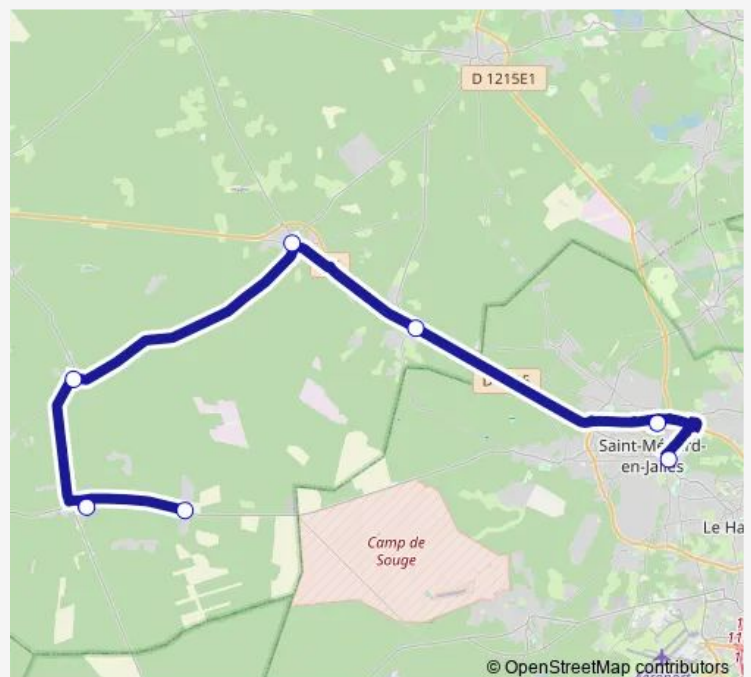

## Route schedule

Bourg — Coll. Hastignan

Monday	07:50-07:58
Tuesday	07:50-07:58
Wednesday	07:50-07:58
Thursday	07:50-07:58
Friday	07:50-07:58
Saturday	—
Sunday	—

## Route info

Direction: Bourg

Stops: 4

Trip Duration: 0 hour 20 min

R421 — Renfort Bordeaux - Lacanau

**Direction**

Coll. Hastignan — Eglise

3 stops