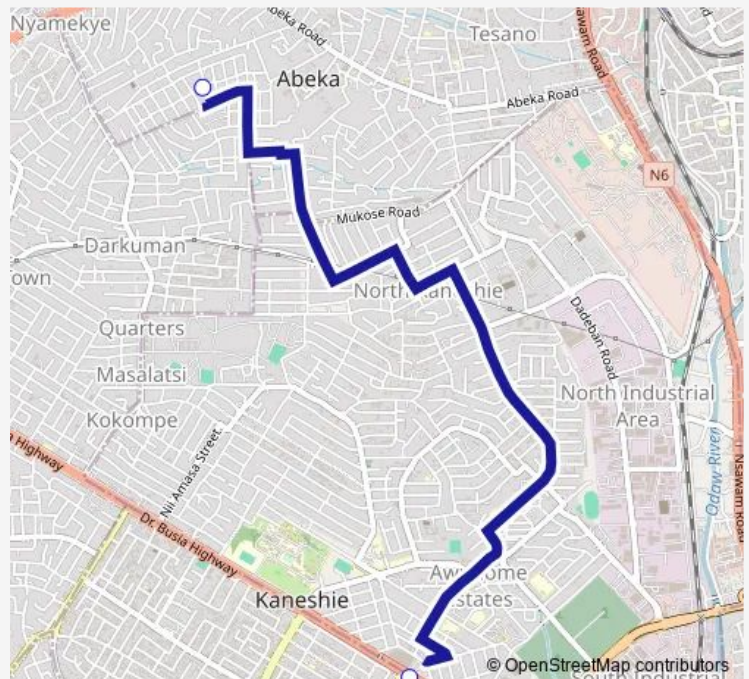

## Bus 286B New Fadama to Kaneshie Mkt Cmplx

[Go to website](#)

### Direction

Terminal New Fadama — Terminal Kaneshie Mkt Cmplx

2 stops

[Open route schedule](#)

Terminal New Fadama

Terminal Kaneshie Mkt Cmplx

### Route schedule

Terminal New Fadama — Terminal Kaneshie Mkt Cmplx

Monday 10:33

Tuesday 10:33

Wednesday 10:33

Thursday 10:33

Friday 10:33

Saturday 10:33

### Route info

Direction: Terminal New Fadama

Stops: 2

Trip Duration: 0 hour 30 min

■ 286B — New Fadama to Kaneshie Mkt Cmplx

286B Bus time schedules and route maps are available in an offline PDF at [busmaps.com](https://busmaps.com). Use the [busmaps.com](https://busmaps.com) website to see live bus times, train schedule or subway schedule, and step-by-step directions for all public transit in Accra