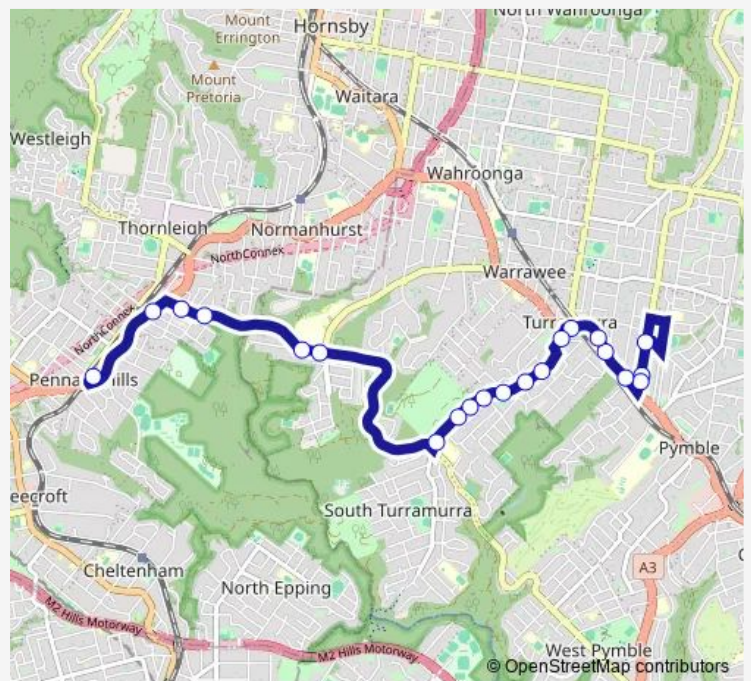

School Bus 9008 Northside Montessori PS to Pennant Hills Station

[Go to website](#)

Direction

Northside Montessori School, Bobbin Head Rd — Pennant Hills Station, Railway St - Stand B

21 stops

[Open route schedule](#)

- Northside Montessori School, Bobbin Head Rd
- Sacred Heart Primary School, Bobbin Head Rd
- Sacred Heart Primary School, Bobbin Head Rd
- Pacific Hwy Opp Warrangi St
- Pacific Hwy Opp Womerah St
- 1310 Pacific Hwy
- Pacific Hwy Before Kissing Point Rd
- Kissing Point Rd At Boyd St
- 40 Kissing Point Rd
- Kissing Point Rd Before Catalpa Cres
- Kissing Point Rd Opp Monteith St
- Kissing Point Rd At Boronia Av
- Kissing Point Rd At Niobe Lane
- Kissing Point Rd At Wattle Pl
- Turrumurra Public School, Kissing Point Rd
- The Comenarra Pkwy Opp Wahroonga Adventist School
- Brown Rd Opp The Comenarra Pkwy
- The Comenarra Pkwy Opp Butterfield St
- The Comenarra Pkwy Before Wood St
- Pennant Hills Rd At Station St

Route schedule

Northside Montessori School, Bobbin Head Rd — Pennant Hills Station, Railway St - Stand B

Monday	15:05
Tuesday	15:05
Wednesday	15:05
Thursday	15:05
Friday	15:05
Saturday	—
Sunday	—

Route info

Direction: Northside Montessori School, Bobbin Head Rd

Stops: 21

Trip Duration: 0 hour 23 min

9008 — Northside Montessori PS to Pennant Hills Station

9008 School Bus time schedules and route maps are available in an offline PDF at busmaps.com. Use the busmaps.com website to see live bus times, train schedule or subway schedule, and step-by-step directions for all public transit in Turrumurra