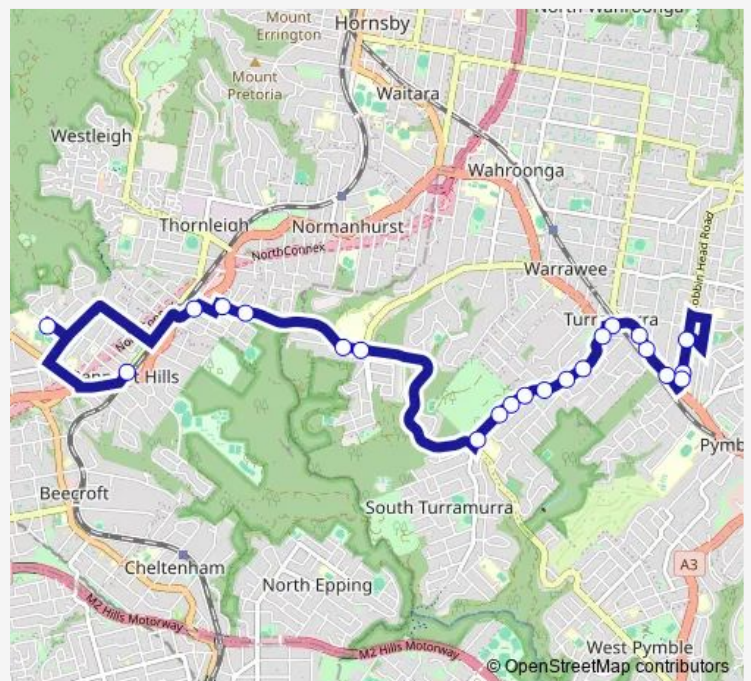

School Bus 9008 Northside Montessori PS to Pennant Hills Station

[Go to website](#)

Direction

Northside Montessori School, Bobbin Head Rd — Yarrara Rd Opp Pennant Hills Station

22 stops

[Open route schedule](#)

- Northside Montessori School, Bobbin Head Rd
- Sacred Heart Primary School, Bobbin Head Rd
- Sacred Heart Primary School Before Pacific Hwy
- Pacific Hwy Opp Warrangi St
- Pacific Hwy Opp Womerah St
- 1310 Pacific Hwy
- Pacific Hwy Before Kissing Point Rd
- Kissing Point Rd At Boyd St
- 40 Kissing Point Rd
- Kissing Point Rd Before Catalpa Cres
- Kissing Point Rd Opp Monteith St
- Kissing Point Rd At Boronia Av
- Kissing Point Rd At Niobe Lane
- Kissing Point Rd At Wattle Pl
- Turrumurra Public School, Kissing Point Rd
- The Comenarra Pkwy Opp Wahroonga Adventist School
- Brown Rd Opp The Comenarra Pkwy
- The Comenarra Pkwy Opp Butterfield St
- The Comenarra Pkwy Before Wood St
- Pennant Hills Rd At Station St

Route schedule

Northside Montessori School, Bobbin Head Rd — Yarrara Rd Opp Pennant Hills Station

Monday	15:00
Tuesday	15:00
Wednesday	15:00
Thursday	15:00
Friday	15:00
Saturday	—
Sunday	—

Route info

Direction: Northside Montessori School, Bobbin Head Rd

Stops: 22

Trip Duration: 0 hour 39 min

Pennant Hills High School, Laurence St

Yarrara Rd Opp Pennant Hills Station

9008 School Bus time schedules and route maps are available in an offline PDF at busmaps.com. Use the busmaps.com website to see live bus times, train schedule or subway schedule, and step-by-step directions for all public transit in Turrumurra