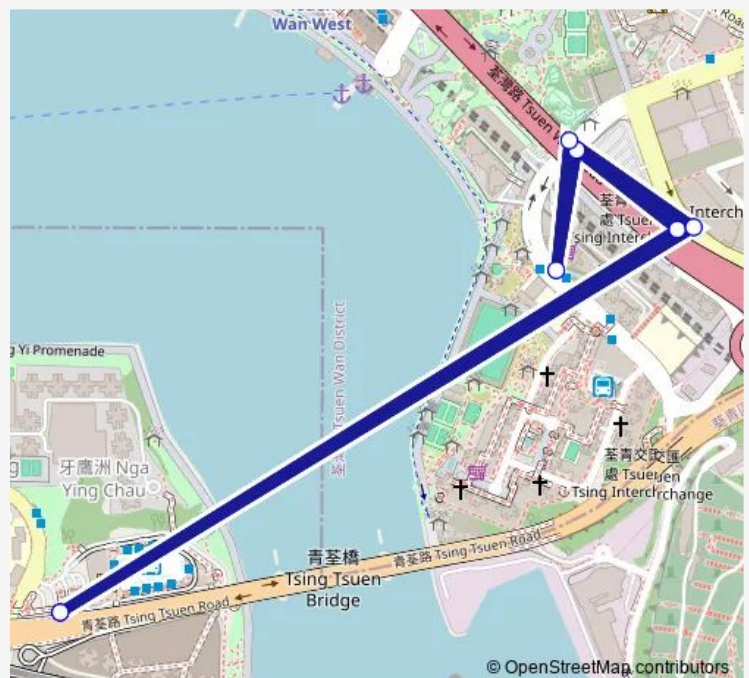

Bus 310M Tsing Yi Station - Tsuen WAN (Riviera Gardens) (Circular)

[Go to website](#)

Direction

TSING YI STATION|TSING YI STATION GMB TERMINUS — TSING YI STATION|TSING YI STATION GMB TERMINUS

7 stops

[Open route schedule](#)

TSING YI STATION|TSING YI STATION GMB TERMINUS

TEXACO ROAD, OPPOSITE TSUEN WAN INDUSTRIAL CENTRE

WING SHUN STREET OPPOSITE TO TSUEN WAN PARK

WING SHUN STREET OUTSIDE WATERSIDE PLAZA

WING SHUN STREET OUTSIDE TSUEN WAN PARK|WING SHUN STREET OUTSIDE TSUEN WAN PARK

TEXACO ROAD, OUTSIDE TSUEN WAN INDUSTRIAL CENTRE

TSING YI STATION|TSING YI STATION GMB TERMINUS

Route schedule

TSING YI STATION|TSING YI STATION GMB TERMINUS — TSING YI STATION|TSING YI STATION GMB TERMINUS

Monday	06:30-21:00
Tuesday	06:30-21:00
Wednesday	06:30-21:00
Thursday	06:30-21:00
Friday	06:30-21:00
Saturday	06:30-21:00
Sunday	06:30-21:00

Route info

Direction: TSING YI STATION|TSING YI STATION GMB TERMINUS

Stops: 7

Trip Duration: 0 hour 18 min