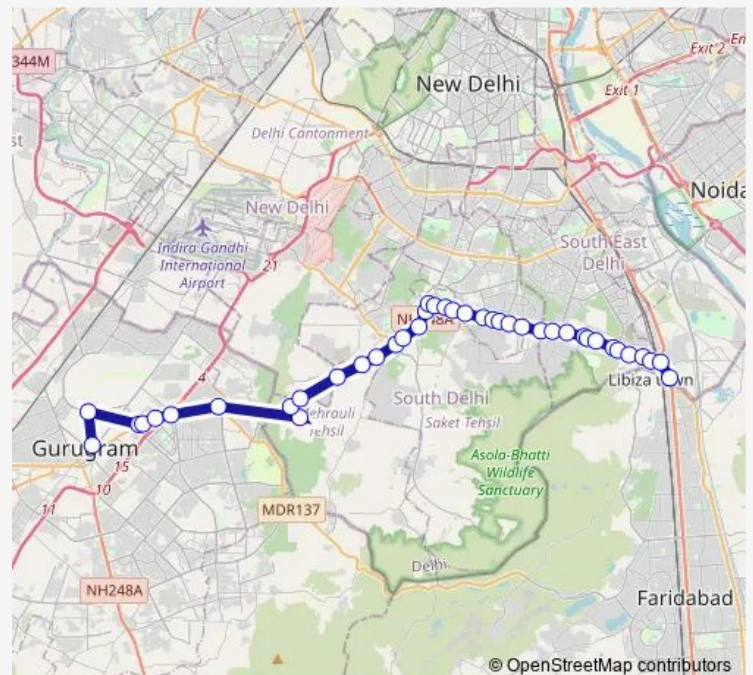

Lado Sarai

Dhula Peer Lado Sarai

Saidul-A-Jab / Saket Metro Station

Route schedule

Gurugram ISBT — Badarpur Border (T)

Monday 07:10-19:35

Tuesday 07:10-19:35

Wednesday 07:10-19:35

Thursday 07:10-19:35

Friday 07:10-19:35

Saturday 07:10-19:35

Sunday 07:10-19:35

Route info

Direction: Gurugram ISBT

Stops: 40

Trip Duration: 2 hour 7 min