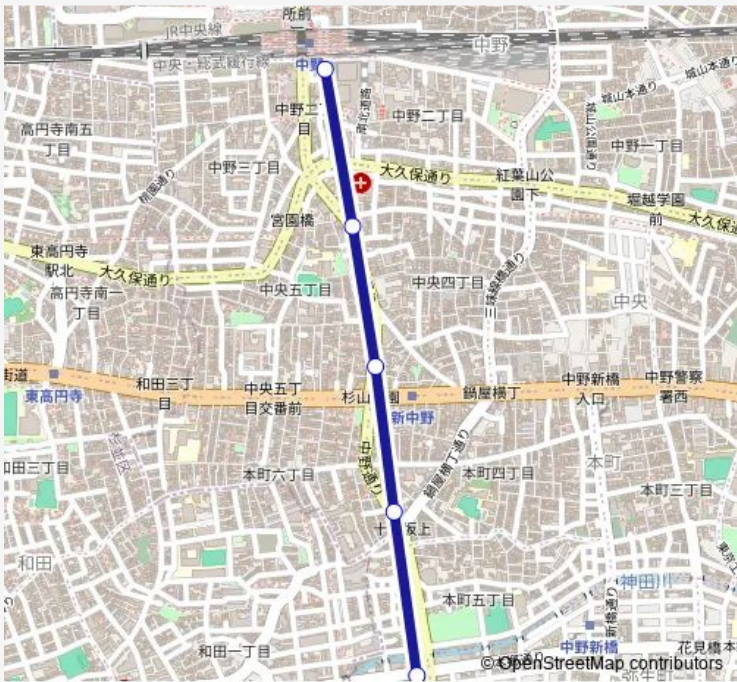

Direction
 中野駅 — 中野車庫

5 stops

[Open route schedule](#)

- 中野駅
- 中央五丁目
- 杉山公園
- 十貫坂上
- 中野車庫

Route schedule
 中野駅 — 中野車庫

Monday	23:30
Tuesday	23:30
Wednesday	23:30
Thursday	23:30
Friday	23:30
Saturday	—
Sunday	—

Route info

Direction: 中野駅

Stops: 5

Trip Duration: 0 hour 6 min

渋谷 3-庫★ Bus time schedules and route maps are available in an offline PDF at busmaps.com. Use the busmaps.com website to see live bus times, train schedule or subway schedule, and step-by-step directions for all public transit in Tokyo