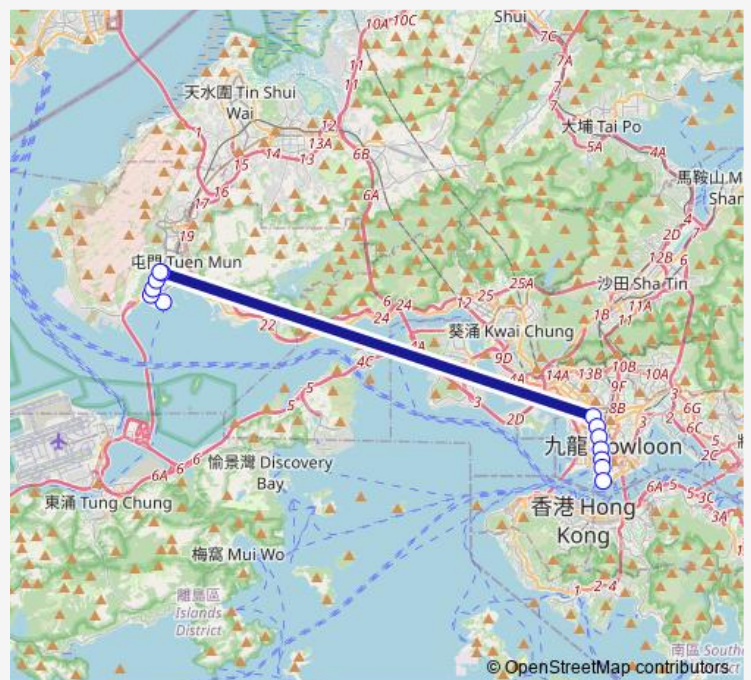

[Kmb] Tsim SHA Tsui BBI - Middle Road

Route schedule

[Ctb] Tuen MUN Ferry Pier[[Kmb] Tuen MUN Pier Head
 BUS Terminus[[Lrtfeeder] Tuen MUN Ferry Pier — [Kmb]
 Tsim SHA Tsui BBI - Middle Road

Monday	07:20-07:45
Tuesday	07:20-07:45
Wednesday	07:20-07:45
Thursday	07:20-07:45
Friday	07:20-07:45
Saturday	—
Sunday	—

Route info

Direction: [Ctb] Tuen MUN Ferry Pier[[Kmb] Tuen MUN
 Pier Head BUS Terminus[[Lrtfeeder] Tuen MUN Ferry Pier

Stops: 13

Trip Duration: 1 hour 4 min

■ 259b — Tuen MUN Pier Head - Tsim SHA Tsui

259b Bus time schedules and route maps are available in an offline PDF at busmaps.com. Use the busmaps.com website to see live bus times, train schedule or subway schedule, and step-by-step directions for all public transit in Mong Kok