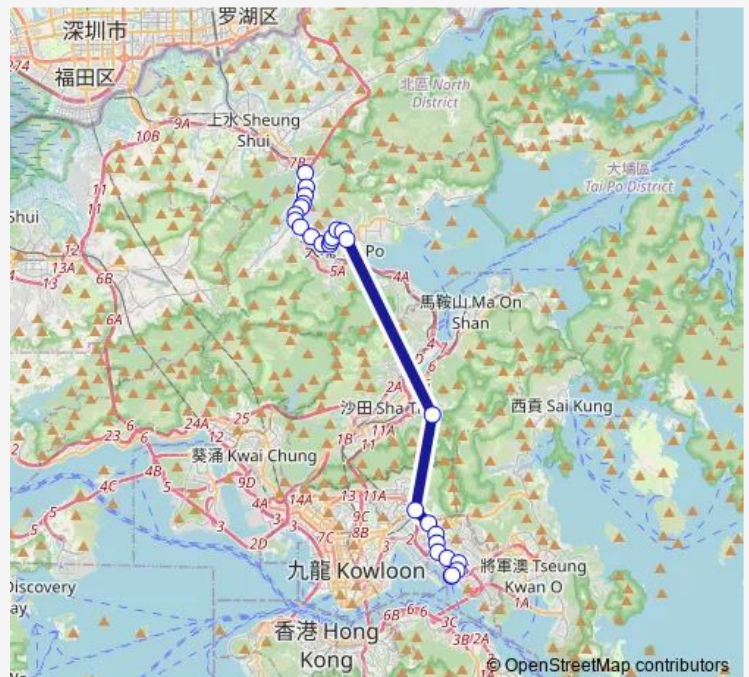

### Route schedule

[Kmb] KAU Lung Hang — [Kmb] Kwun Tong Ferry

Monday 07:00-08:00

Tuesday 07:00-08:00

Wednesday 07:00-08:00

Thursday 07:00-08:00

Friday 07:00-08:00

Saturday —

### Route info

Direction: [Kmb] KAU Lung Hang

Stops: 27

Route Duration: 1 hour 17 min

74c — KAU Lung Hang - Kwun Tong Ferry

[Ctb] Tate'S Cairn Tunnel BUS-BUS Interchange[[Kmb+Ctb] Tate'S Cairn Tunnel/<Br>Tate'S Cairn Tunnel BUS-BUS Interchange[[Kmb] Tate'S Cairn Tunnel