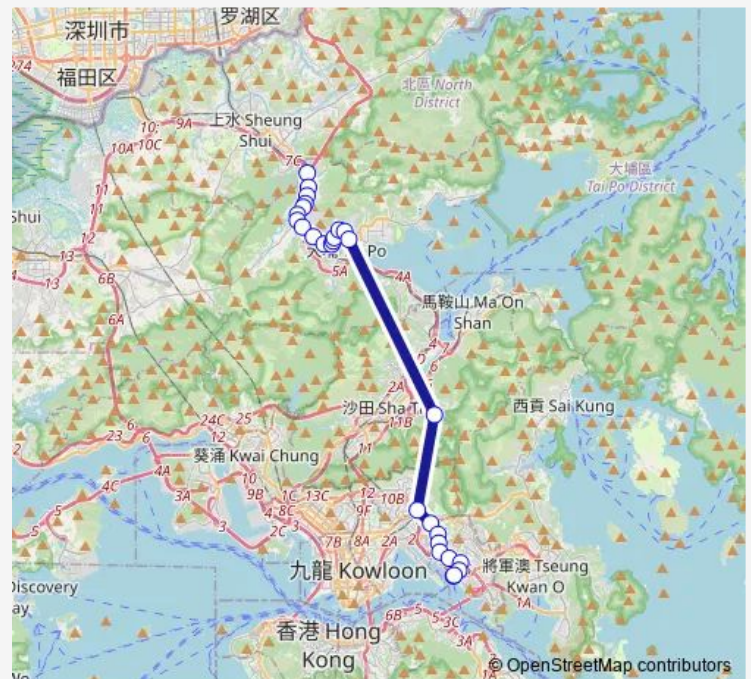

### Route schedule

[Kmb] KAU Lung Hang — [Kmb] Kwun Tong Ferry

Monday 07:00-08:00

Tuesday 07:00-08:00

Wednesday 07:00-08:00

Thursday 07:00-08:00

Friday 07:00-08:00

Saturday —

### Route info

Direction: [Kmb] KAU Lung Hang

Stops: 27

Trip Duration: 1 hour 19 min

74C — KAU Lung Hang - Kwun Tong Ferry

[Ctb] SUN Hing Garden, NAM WAN Road[[Kmb+Ctb]  
SUN Hing Garden/<Br>Sun Hing Garden, NAM WAN  
Road[[Kmb] SUN Hing Garden[[Lwb] SUN Hing Garden