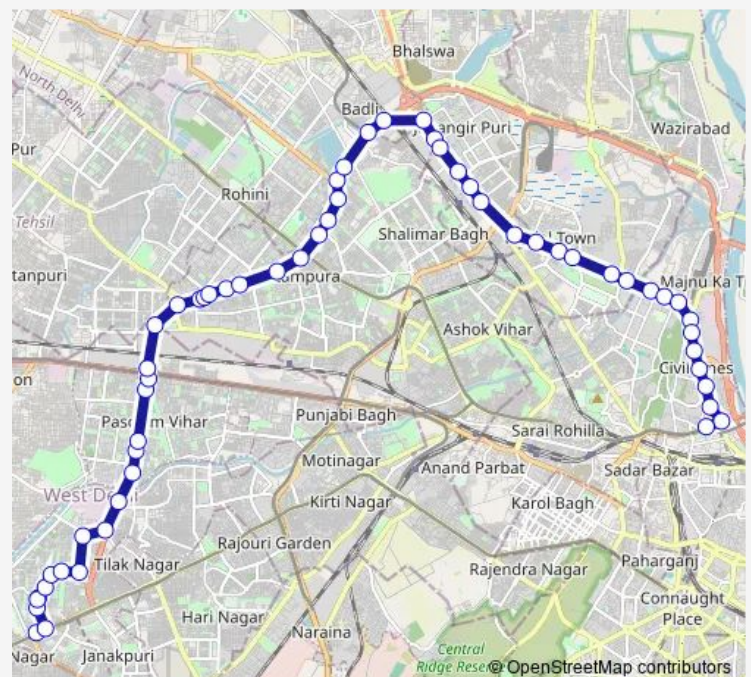

Mangol Puri B Block (Orr)

West Enclave (Orr)

Mangolpur School

Route schedule

Uttam Nagar Terminal — Isbt Nityanand Marg

Monday 05:00-21:15

Tuesday 05:00-21:15

Wednesday 05:00-21:15

Thursday 05:00-21:15

Friday 05:00-21:15

Saturday 05:00-21:15

Sunday 05:00-21:15

Route info

Direction: Uttam Nagar Terminal

Stops: 57

Trip Duration: 1 hour 50 min

883down

BusMaps

Police Line

Rohini Depot Iii

Puspanjali Enclave Rohini Depot 3

Kali Mata Mandir

Saraswati Vihar C Block

Madhuban Chowk Outer Ring Road