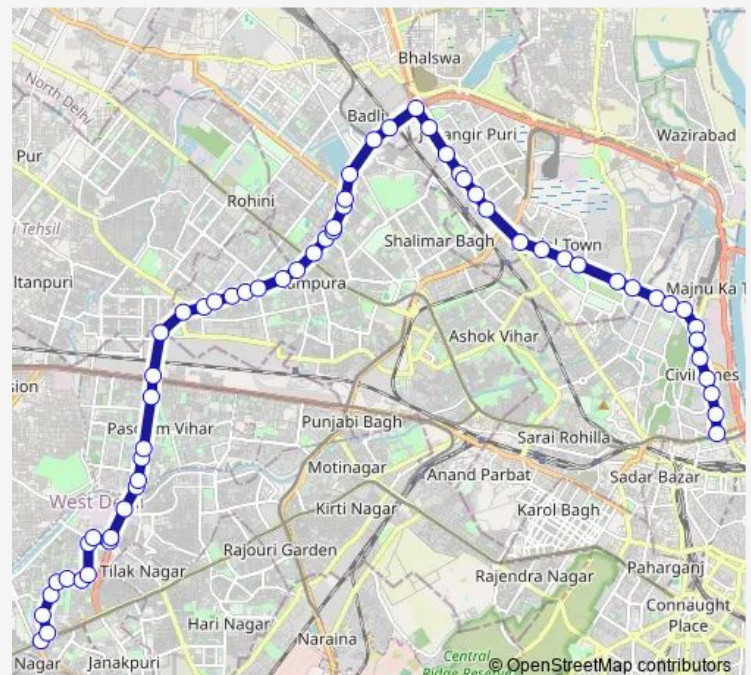

### Route schedule

Uttam Nagar — Isbt Nityanand Marg

Monday 05:10-19:18

Tuesday 05:10-19:18

Wednesday 05:10-19:18

Thursday 05:10-19:18

Friday 05:10-19:18

Saturday 05:10-19:18

Sunday 05:10-19:18

### Route info

Direction: Uttam Nagar

Stops: 60

Trip Duration: 1 hour 50 min

883down

BusMaps

Mangol Pur School (Outer Ring Road)

Rohini Depot Iii