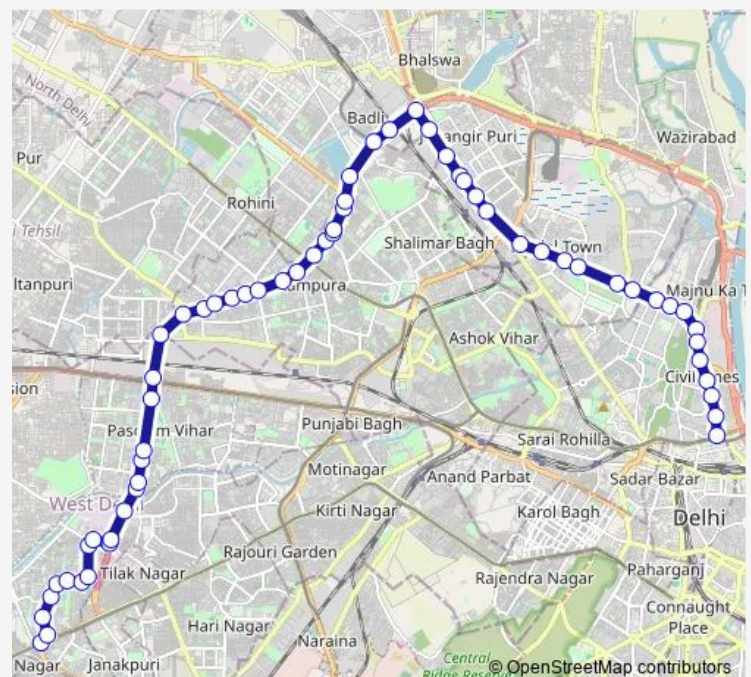

Peera Garhi Chowk

Mangol Puri B Block (Orr)

West Enclave (Orr)

Route schedule

Uttam Nagar — Isbt Nityanand Marg

Monday 05:10-19:18

Tuesday 05:10-19:18

Wednesday 05:10-19:18

Thursday 05:10-19:18

Friday 05:10-19:18

Saturday 05:10-19:18

Sunday 05:10-19:18

Route info

Direction: Uttam Nagar

Stops: 60

Trip Duration: 1 hour 50 min

883down

BusMaps

Mangol Pur School (Outer Ring Road)

Rohini Depot Iii

Puspanjali Enclave Rohini Depot 3

Kali Mata Mandir

Deepali Chowk Ring Road

Saraswati Vihar C Block