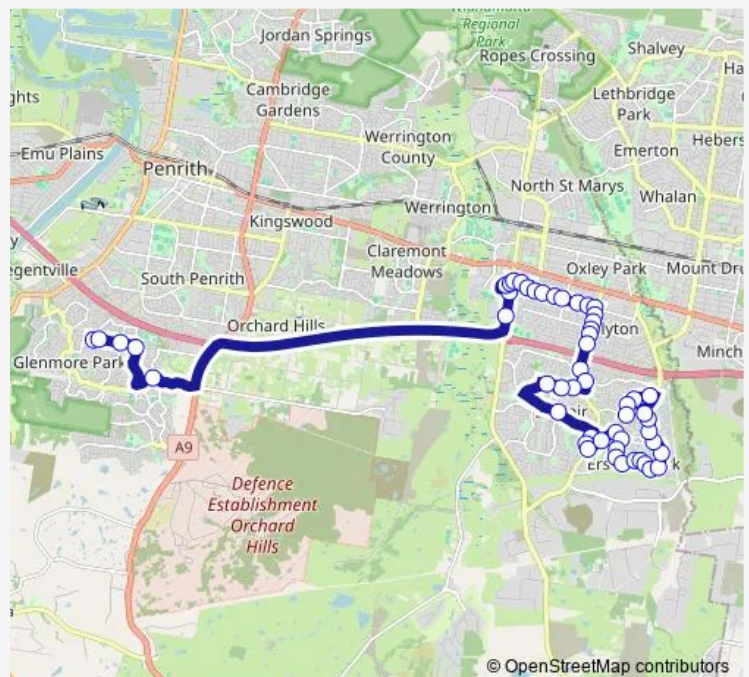

[Open route schedule](#)

Caroline Chisholm Girls High School, Near The Lakes Dr

The Lakes Dr After Talara Av

The Lakes Dr At Wolara Av

Surveyors Creek Rd Opp Muru Dr

Glenmore Pkwy After St Andrews Dr

St Marys RSL Club, Mamre Rd

Route schedule

Caroline Chisholm Girls High School, Near The Lakes Dr — Coonawarra Dr Opp Anglican Church Sydney Diocese

Monday	14:52
Tuesday	14:52
Wednesday	14:52
Thursday	14:52
Friday	14:52
Saturday	—
Sunday	—

Route info

Direction: Caroline Chisholm Girls High School, Near The Lakes Dr

Stops: 53

Trip Duration: 0 hour 53 min

Bennett Rd At Chelsea Pl

Bennett Rd After Desborough St

Bennett Road Public School, Bennett Rd

Swallow Dr Opp Warbler St

Swallow Dr At Skylark Cres

Colorado Dr After Explorers Way

Colorado Dr At Lexington Av

Clairgate Public School, Colorado Dr

Coonawarra Dr Opp Anglican Church Sydney Diocese

4555 School Bus time schedules and route maps are available in an offline PDF at busmaps.com. Use the busmaps.com website to see live bus times, train schedule or subway schedule, and step-by-step directions for all public transit in Liverpool