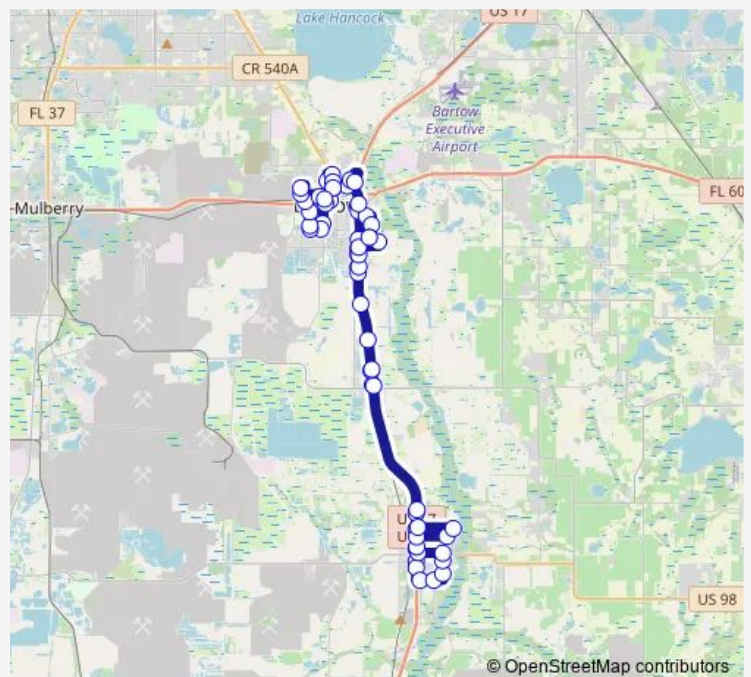

### Route schedule

Winter Haven Downtown Terminal — Polk County Courthouse

Monday 05:45

Tuesday 05:45

Wednesday 05:45

Thursday 05:45

Friday 05:45

Saturday —

### Route info

Direction: Winter Haven Downtown Terminal

Stops: 10

Trip Duration: 0 hour 35 min

Rt25 — Bartow Fort Meade

**Direction**

Polk County Courthouse — Polk County Courthouse

60 stops