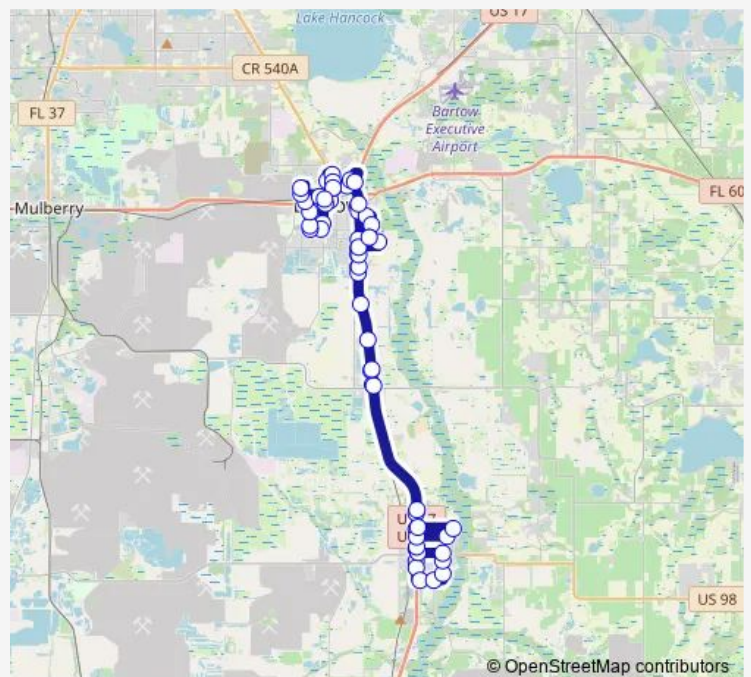

Route schedule

Winter Haven Downtown Terminal — Polk County Courthouse

Monday 05:45

Tuesday 05:45

Wednesday 05:45

Thursday 05:45

Friday 05:45

Saturday —

Sunday —

Route info

Direction: Winter Haven Downtown Terminal

Stops: 10

Trip Duration: 0 hour 35 min

Direction

Polk County Courthouse — Polk County Courthouse

60 stops

[Open route schedule](#)

Polk County Courthouse

W Church St & N Wilson Ave

N Wilson Ave & E Van Fleet Dr/Hwy 60

E Van Fleet/Hwy 60

Hwy 17 & E Summerlin St

Hwy 17 & E Wabash St

MLK Jr Blvd & Scott Ave

Friday 06:30-17:30

Saturday —

Sunday —

Route info

Direction: Polk County Courthouse

Stops: 60

Trip Duration: 1 hour 28 min

S Hendry Ave & Charlton Rd