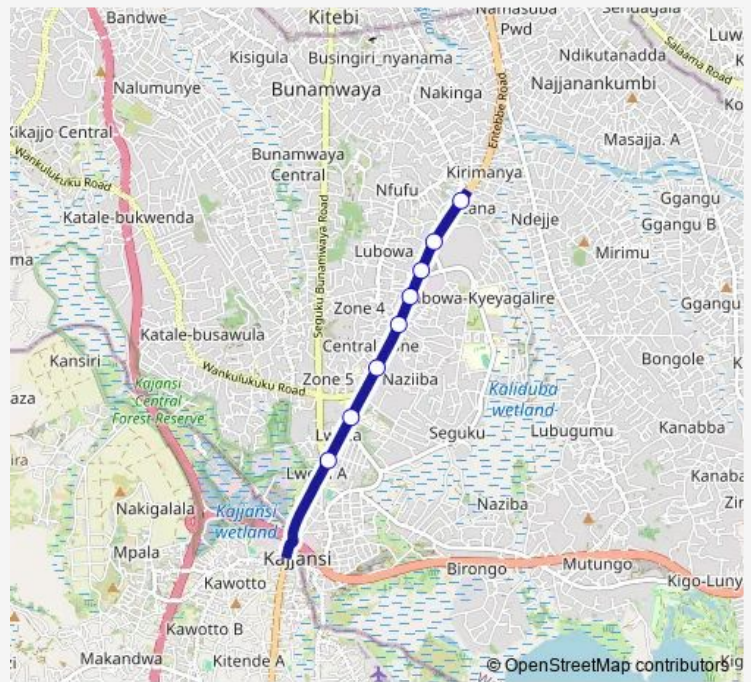

# Bus Wa013 Kajjansi Stage-Zana Stage

[Go to website](#)

**Direction**  
 Zana Stage — Lweza Estate  
 8 stops  
[Open route schedule](#)

- Zana Stage
- Full Gospel Church - Zana Sign Post
- Lubowa Police Station
- Mogas Seguku
- Seguku Market
- Seguku Sign Post
- Mildmay Health Centre
- Lweza Estate

Route schedule  
 Zana Stage — Lweza Estate

Monday	06:30-19:00
Tuesday	06:30-19:00
Wednesday	06:30-19:00
Thursday	06:30-19:00
Friday	06:30-19:00
Saturday	06:30-19:00
Sunday	06:30-19:00

Route info  
 Direction: Zana Stage  
 Stops: 8  
 Trip Duration: 0 hour 10 min

■ Wa013 — Kajjansi Stage-Zana Stage **BusMaps**

## Direction

Lweza Estate — Zana Stage

8 stops

[Open route schedule](#)

Lweza Estate

Mildmay Health Centre

Seguku Sign Post

Seguku Market