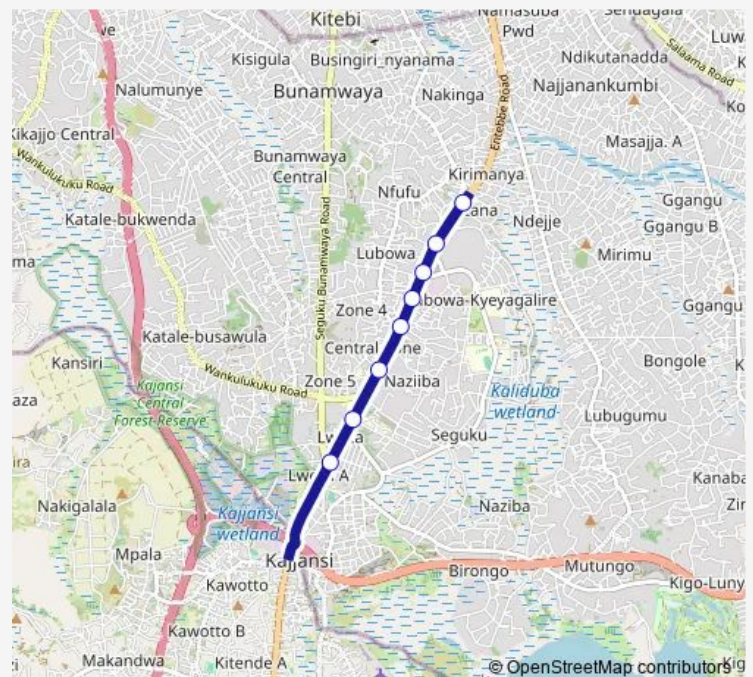

Bus WA013 Kajjansi Stage-Zana Stage

[Go to website](#)

Direction

Zana Stage — Lweza Estate

8 stops

[Open route schedule](#)

Zana Stage

Full Gospel Church - Zana Sign Post

Lubowa Police Station

Mogas Seguku

Seguku Market

Seguku Sign Post

Mildmay Health Centre

Lweza Estate

Route schedule

Zana Stage — Lweza Estate

Monday	06:30-19:00
Tuesday	06:30-19:00
Wednesday	06:30-19:00
Thursday	06:30-19:00
Friday	06:30-19:00
Saturday	06:30-19:00
Sunday	06:30-19:00

Route info

Direction: Zana Stage

Stops: 8

Trip Duration: 0 hour 10 min

WA013 — Kajjansi Stage-Zana Stage

Direction

Lweza Estate — Zana Stage

8 stops

[Open route schedule](#)

Lweza Estate

Mildmay Health Centre

Seguku Sign Post