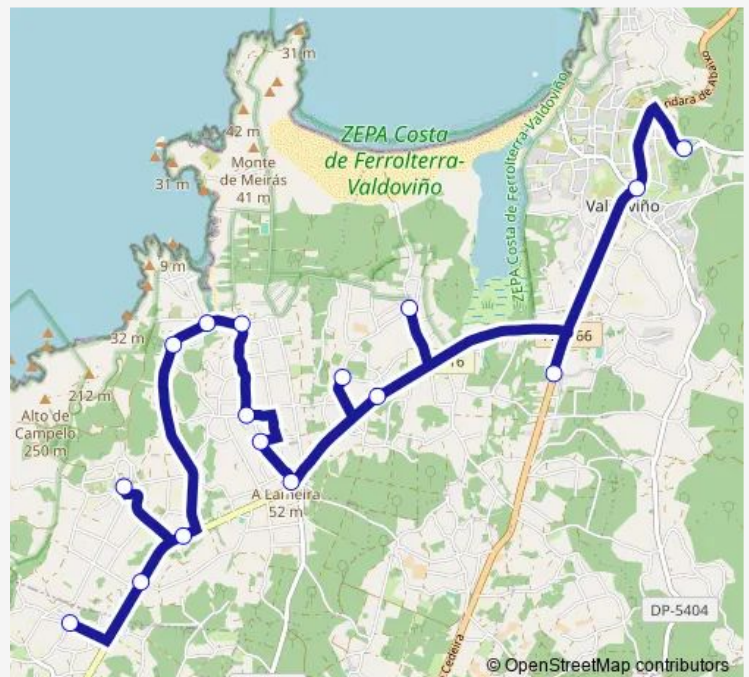

Lavacerido (Percebes)

Cubeta

Meirás (Marquesiña Entrad

Montefaro

Rioboo

O Casal

Route schedule

CPI DE Atios — O Casal

Monday 14:45

Tuesday 14:45

Wednesday 14:45

Thursday 14:45

Friday 14:45

Saturday —

Sunday —

Route info

Direction: CPI DE Atios

Stops: 16

Trip Duration: 0 hour 30 min

Xg640005 — CPI DE Atios-O Casal

Xg640005 Bus time schedules and route maps are available in an offline PDF at busmaps.com. Use the busmaps.com website to see live bus times, train schedule or subway schedule, and step-by-step directions for all public transit in Valdovino