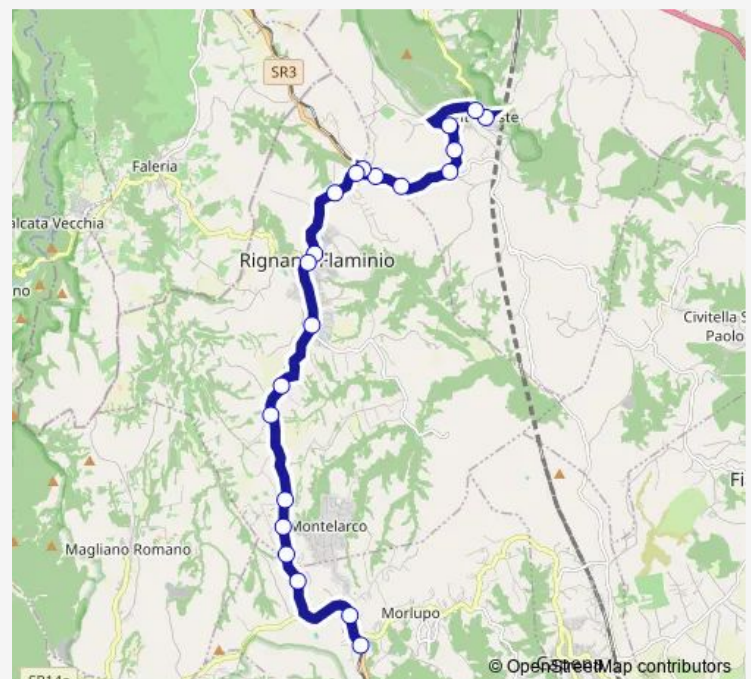

Bus Sant'Oreste - Morlupo # MI2d

[Go to website](#)

Direction

Sant'Oreste | Via Salara # f2190 — Morlupo | Stazione # f2225

21 stops

[Open route schedule](#)

Sant'Oreste | Via Salara # f2190

Sant'Oreste | Piazza Italia # f2189

Morlupo | Via Flaminia Via Grotte # f2224

Morlupo | Stazione # f2225

Route schedule

Sant'Oreste | Via Salara # f2190 — Morlupo | Stazione # f2225

Monday 15:20-16:30

Tuesday 15:20-16:30

Wednesday 15:20-16:30

Thursday 15:20-16:30

Friday 15:20-16:30

Saturday 16:15

Sunday —

Route info

Direction: Sant'Oreste | Via Salara # f2190

Stops: 21

Trip Duration: 0 hour 25 min