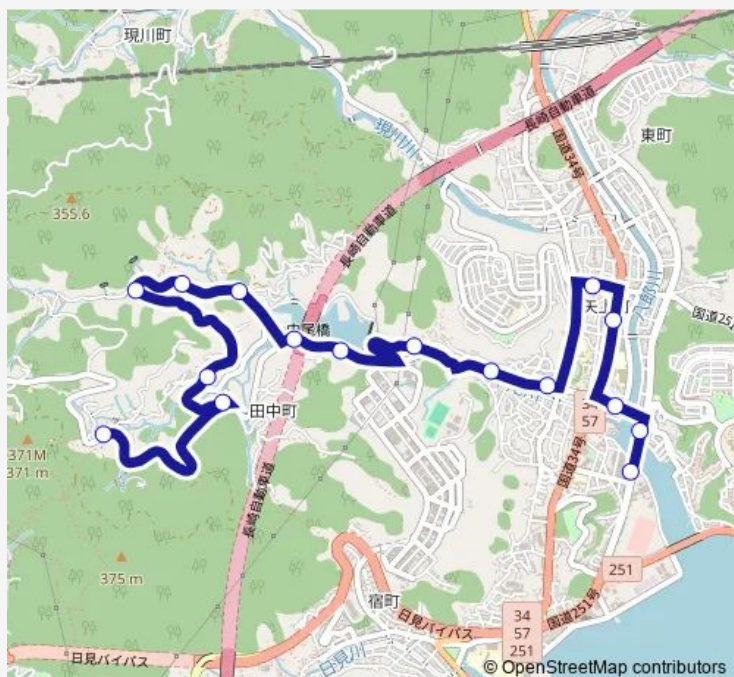

Direction

イオン東長崎店下り — 矢筈上り

16 stops

[Open route schedule](#)

イオン東長崎店下り

かき道橋下り

J a 東長崎支店矢上へ

矢上下り

宮郷下り

田之浦下り

赤松下り

築地橋下り

中尾新鮮市下り

笹の本下り

城戸岩上り

田の川内公民館上り

田の川内上り

中尾(矢上)上り

行合橋上り

矢筈上り

Route schedule

イオン東長崎店下り — 矢筈上り

Monday —

Tuesday —

Wednesday —

Thursday —

Friday —

Saturday 11:57-16:27

Sunday 11:57-16:27

Route info

Direction: イオン東長崎店下り

Stops: 16

Trip Duration: 0 hour 19 min

■ 中尾・矢筈 — 中尾・矢筈矢上