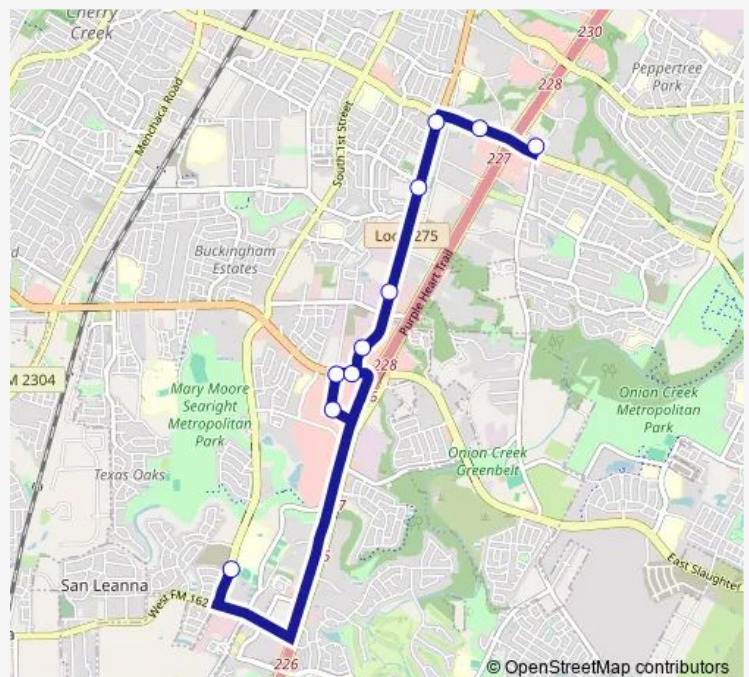

### Direction

6502 Bluff Springs/William Cannon — 1st/FM 1626 (Akins)

10 stops

[Open route schedule](#)

6502 Bluff Springs/William Cannon

412 William Cannon/North Bluff

Pleasant Hill Station (Sb)

7310 Congress/Dittmar

8200 Congress/Foremost

200 Turk/Cullen

Slaughter Station (Sb)

Cullen/Slaughter

130 Slaughter/Congress

1st/FM 1626 (Akins)

### Route schedule

6502 Bluff Springs/William Cannon — 1st/FM 1626 (Akins)

Monday 06:00-21:00

Tuesday 06:00-21:00

Wednesday 06:00-21:00

Thursday 06:00-21:00

Friday 06:00-21:00

Saturday 07:30-19:00

### Route info

Direction: 6502 Bluff Springs/William Cannon

Stops: 10

Trip Duration: 0 hour 23 min

201 — 201-Southpark Meadows

**Direction**

1st/FM 1626 (Akins) — 6502 Bluff Springs/William Cannon

14 stops