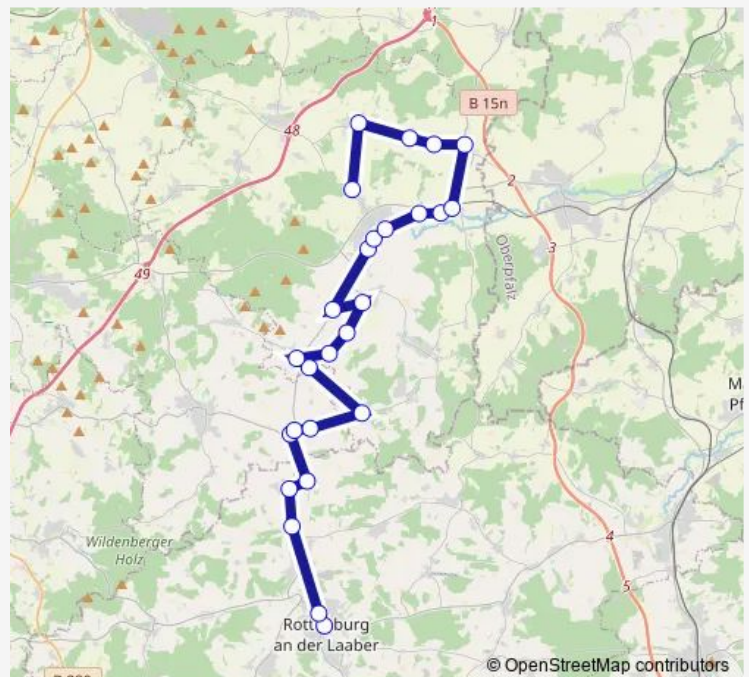

### Route schedule

Grub, Ortsmitte — Rottenburg (Laaber), Bahnhof

Monday 06:15-13:25

Tuesday 06:15-13:25

Wednesday 06:15-13:25

Thursday 06:15-13:25

Friday 06:15-13:25

Saturday 06:15

### Route info

Direction: Grub, Ortsmitte

Stops: 26

Trip Duration: 0 hour 53 min

201

Niedereulenbach

Oberaichgarten

Rottenburg, Mehrzweckhalle