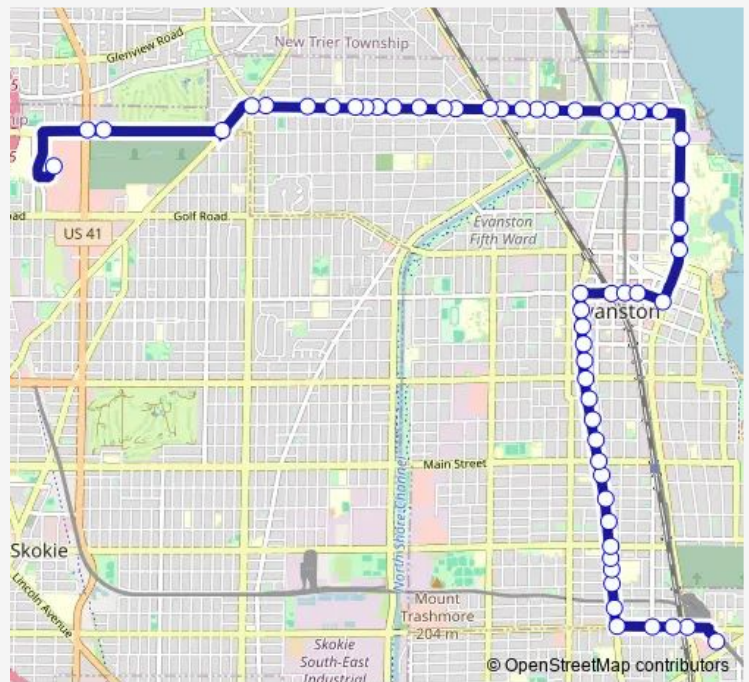

[Go to website](#)

**Direction**  
 Paulina & Howard Terminal — Central Street & Cowper  
 55 stops  
[Open route schedule](#)

- Paulina & Howard Terminal
- Howard & Chicago Avenue
- Howard & Clyde
- Howard & Custer
- Howard & Ridge
- Ridge & Brummel
- Ridge & Mulford
- Ridge & Hull Terrace
- Ridge & Austin
- Ridge & Oakton
- Ridge & Seward
- Ridge & Monroe
- Ridge & Washington
- Ridge & Main
- Ridge & Lee
- Ridge & Greenleaf
- Ridge & Crain
- Ridge & Dempster
- Ridge & Greenwood
- Ridge & Lake
- Ridge & Grove

### Route schedule

Paulina & Howard Terminal — Central Street & Cowper

Monday	05:00
Tuesday	05:00
Wednesday	05:00
Thursday	05:00
Friday	05:00
Saturday	—
Sunday	—

### Route info

Direction: Paulina & Howard Terminal

Stops: 55

Trip Duration: 0 hour 29 min

201 — Central/Ridge

Ridge & Davis

Ridge & Church

Church & Maple

## Route info

Direction: Old Orchard Mall - Macys

Stops: 60

Trip Duration: 0 hour 36 min

Central & Sheridan

Sheridan & Lincoln

Sheridan & Haven

Sheridan & Foster