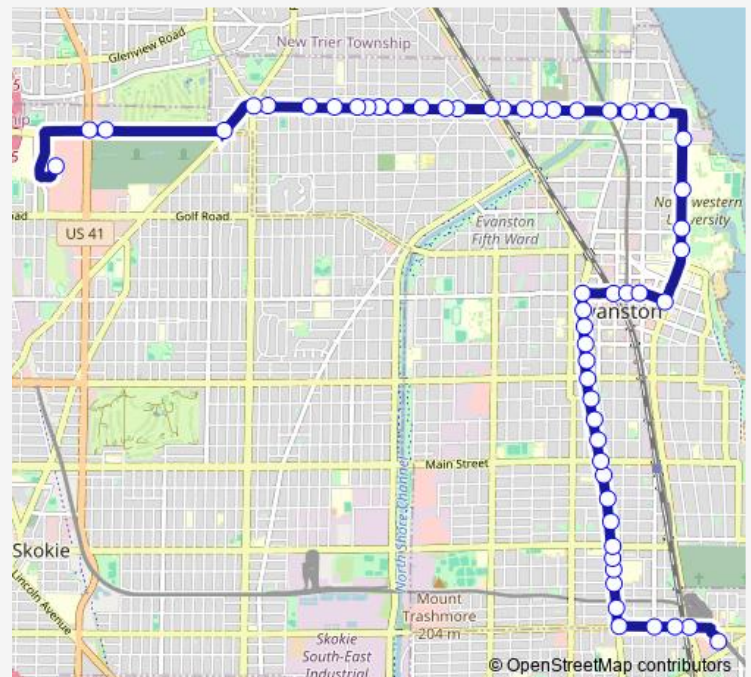

Ridge & Greenwood

Ridge & Lake

Ridge & Grove

Route schedule

Paulina & Howard Terminal — Old Orchard Mall - Macys

Monday 05:30-20:00

Tuesday 05:30-20:00

Wednesday 05:30-20:00

Thursday 05:30-20:00

Friday 05:30-20:00

Saturday 09:10-19:10

Sunday —

Route info

Direction: Paulina & Howard Terminal

Stops: 56

Trip Duration: 0 hour 41 min

Saturday 08:55-19:15

Sunday —

Route info

Direction: Old Orchard Mall - Macys

Stops: 60

Trip Duration: 0 hour 38 min

Central & Sheridan

Sheridan & Lincoln

Direction: Paulina & Howard Terminal

Stops: 55

Trip Duration: 0 hour 29 min

Church & Sherman

Church & Chicago Avenue

Sheridan & Emerson

Sheridan & Foster

Sheridan & Haven