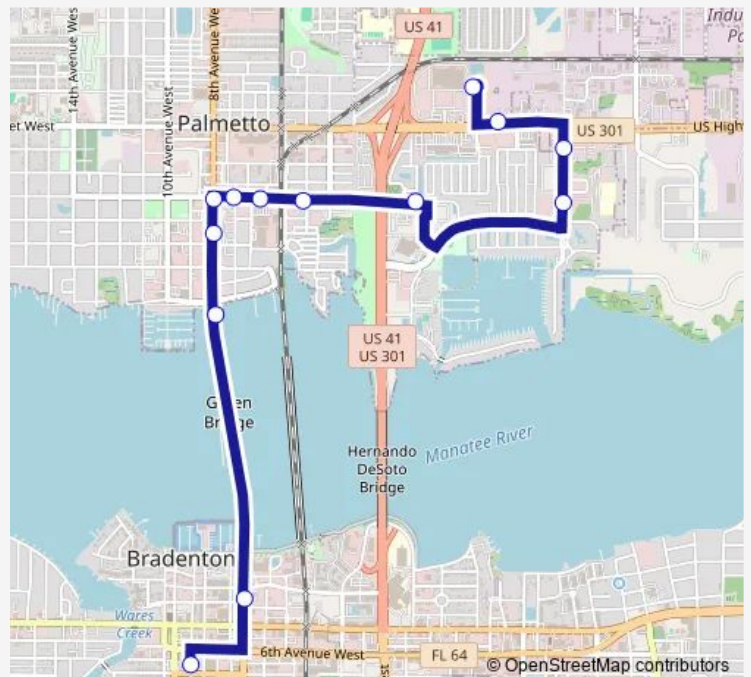

Haben Blvd/8TH ST CIR E

US 301/9TH AVE E

Hasko RD/Walmart Palmetto

Route schedule

Downtown Station — Hasko RD/Walmart Palmetto

Monday 07:20-15:20

Tuesday 07:20-15:20

Wednesday 07:20-15:20

Thursday 07:20-15:20

Friday 07:20-15:20

Saturday 07:20-15:20

Sunday —

Route info

Direction: Downtown Station

Stops: 13

Trip Duration: 0 hour 27 min

201 — 201 Palmetto Rubonia Holy Cross

Direction

Hasko RD/Walmart Palmetto — Downtown Station

11 stops

[Open route schedule](#)

Hasko RD/Walmart Palmetto

Hasko RD/US 301

US 301/US 41 Ramp

10th ST W/2ND AVE W

10th ST W/4TH AVE W

10th ST W/5TH AVE DR W

8TH AVE W/8TH ST W

8TH AVE W/6TH ST W

8TH AVE W/3RD ST DR W

9TH ST W/4TH AVE W

Downtown Station