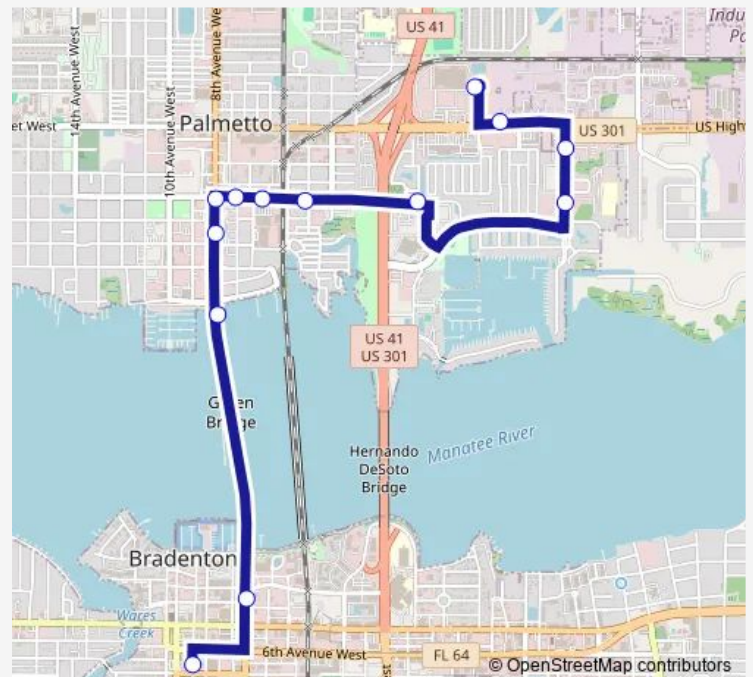

Haben Blvd/8TH ST CIR E

US 301/9TH AVE E

Hasko RD/Walmart Palmetto

Route schedule

Downtown Station — Hasko RD/Walmart Palmetto

Monday 07:20-15:20

Tuesday 07:20-15:20

Wednesday 07:20-15:20

Thursday 07:20-15:20

Friday 07:20-15:20

Saturday 07:20-15:20

Sunday —

Route info

Direction: Downtown Station

Stops: 13

Trip Duration: 0 hour 27 min

201 — 201 Palmetto Rubonia Holy Cross

**Direction**

Hasko RD/Walmart Palmetto — Downtown Station

11 stops

[Open route schedule](#)

Hasko RD/Walmart Palmetto

Hasko RD/US 301

US 301/US 41 Ramp

10th ST W/2ND AVE W

10th ST W/4TH AVE W

10th ST W/5TH AVE DR W

8TH AVE W/8TH ST W

8TH AVE W/6TH ST W

8TH AVE W/3RD ST DR W

9TH ST W/4TH AVE W

Downtown Station