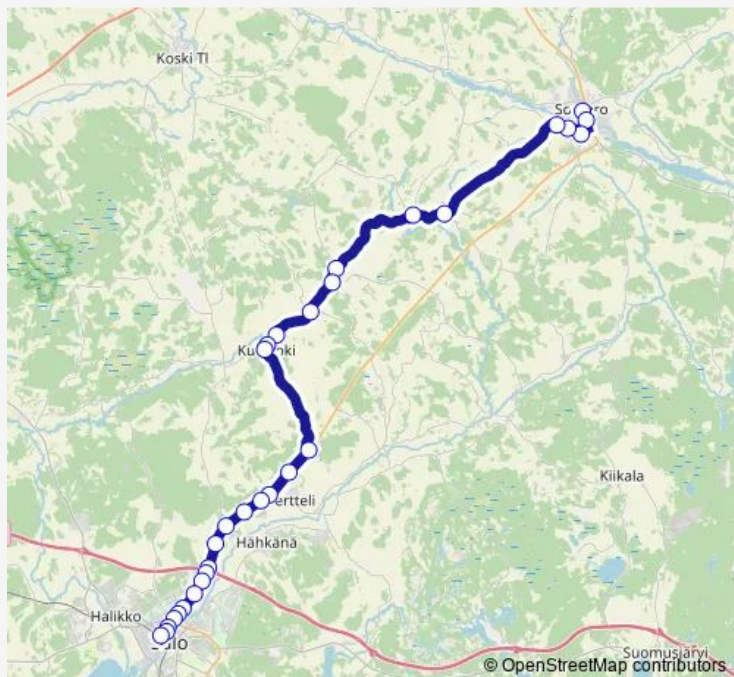

### Route schedule

Somero linja-autoasema — Salo, linja-autoasema

Monday 14:05

Tuesday 14:05

Wednesday 14:05

Thursday 14:05

Friday 14:05

Saturday —

### Route info

Direction: Somero linja-autoasema

Stops: 30

Trip Duration: 0 hour 55 min

201 — Somero-Kuusjoki-Salo

BusMaps

Kupilanmäki E

Puonti E