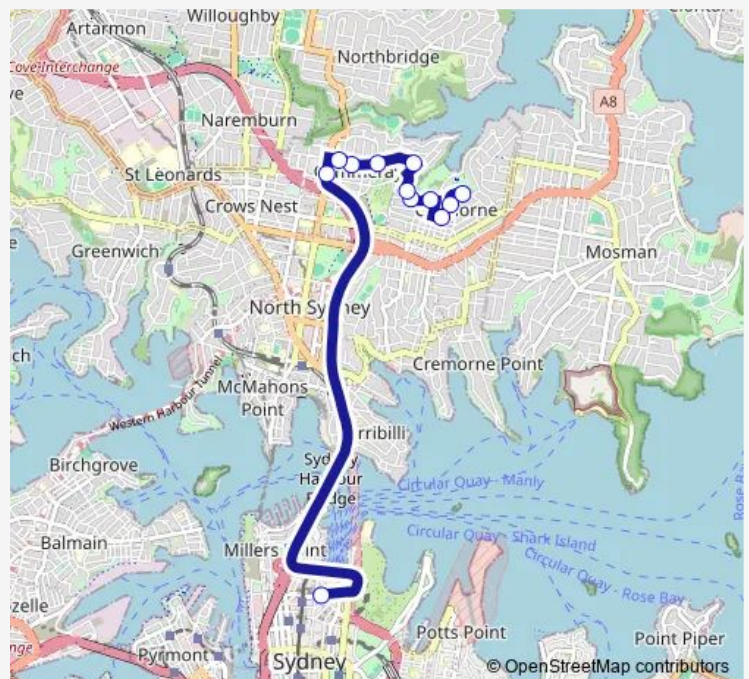

Carter St At Colin St

Carter St At Tiley St

Carter St At Cammeray Rd

Grafton St Opp Fall St

Earle St Opp View St

Earle St At Young St

Grasmere Rd Opp Grasmere Children's Park

Benelong Rd After Brightmore St

Saturday —

Sunday —

Route info

Direction: Burns Philp Building, Bridge St

Stops: 11

Trip Duration: 0 hour 23 min

201 — City Bridge St to Cremorne

Direction

Benelong Rd After Brightmore St — Bridge St At Gresham St

12 stops

[Open route schedule](#)

Benelong Rd After Brightmore St

Benelong Rd At Brightmore St

Benelong Rd At Grasmere Rd

Earle St Opp Young St

Earle St Opp Grafton St