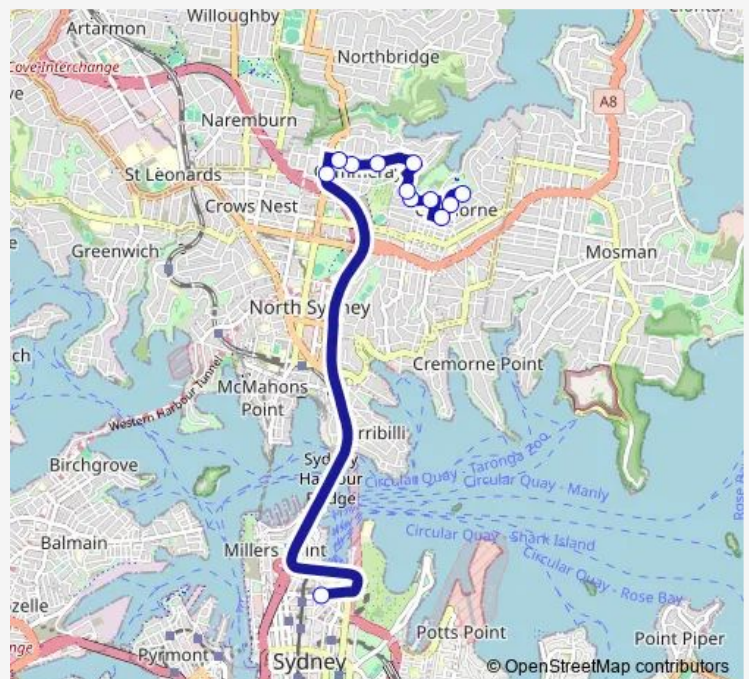

Carter St At Colin St

Carter St At Tiley St

Carter St At Cammeray Rd

Grafton St Opp Fall St

Earle St Opp View St

Earle St At Young St

Grasmere Rd Opp Grasmere Children's Park

Benelong Rd After Brightmore St

Saturday —

Sunday —

Route info

Direction: Burns Philp Building, Bridge St

Stops: 11

Trip Duration: 0 hour 18 min

201 — City Bridge St to Cremorne

Direction

Benelong Rd After Brightmore St — Bridge St At Gresham St

12 stops

[Open route schedule](#)

Benelong Rd After Brightmore St

Benelong Rd At Brightmore St

Benelong Rd At Grasmere Rd

Earle St Opp Young St

Earle St Opp Grafton St