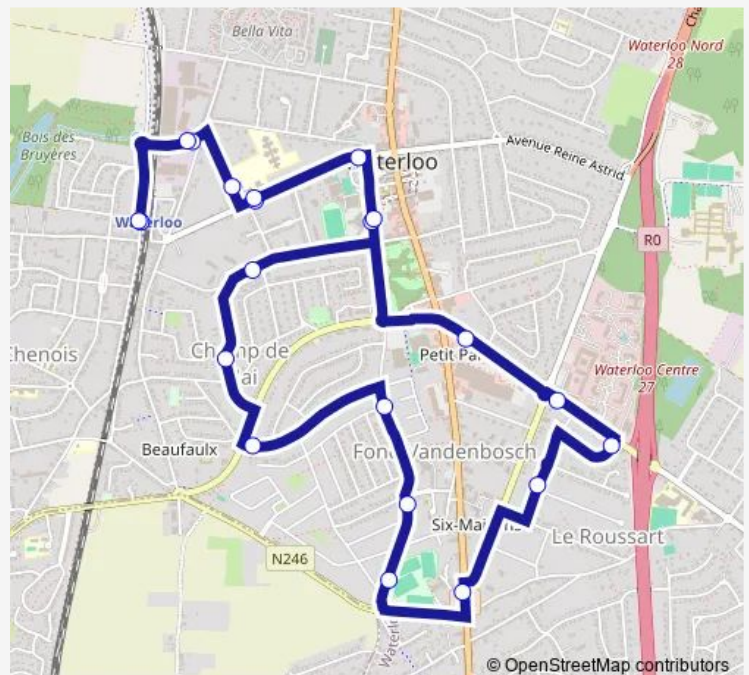

Waterloo Athenée (Av. Theys)

Waterloo Fiat

Waterloo Gare (Parking)

Route schedule

Waterloo Gare (Parking) — Waterloo Gare (Parking)

Monday 06:47-18:40

Tuesday 06:47-18:40

Wednesday 06:47-18:40

Thursday 06:47-18:40

Friday 06:47-18:40

Saturday 11:22-17:17

Sunday —

Route info

Direction: Waterloo Gare (Parking)

Stops: 21

Trip Duration: 0 hour 26 min

201 — Proxibus de Waterloo

BusMaps

Direction

Waterloo Place de la Gare — Waterloo Place de la Gare

19 stops

[Open route schedule](#)

Waterloo Place de la Gare

Waterloo Athénée

Waterloo Drève du Moulin

Waterloo Eglise

Waterloo Avenue Léopold Iii

Waterloo Avenue Marie-Louise

Waterloo Fontainebleau

Waterloo Petits Champs

Waterloo Sansonnets

Waterloo Belle-Vue