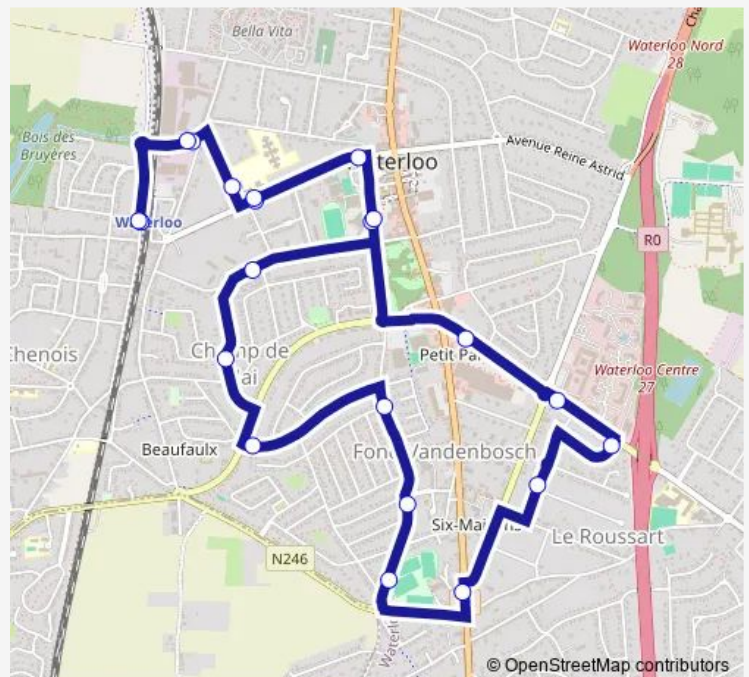

Waterloo Athenée (Av. Theys)

Waterloo Fiat

Waterloo Gare (Parking)

Route schedule

Waterloo Gare (Parking) — Waterloo Gare (Parking)

Monday 06:47-18:40

Tuesday 06:47-18:40

Wednesday 06:47-18:40

Thursday 06:47-18:40

Friday 06:47-18:40

Saturday 11:22-17:17

Sunday —

Route info

Direction: Waterloo Gare (Parking)

Stops: 21

Trip Duration: 0 hour 21 min

201 — Proxibus de Waterloo

Direction

Waterloo Place de la Gare — Waterloo Place de la Gare

19 stops

[Open route schedule](#)

Waterloo Place de la Gare

Waterloo Athénée

Waterloo Drève du Moulin

Waterloo Eglise

Waterloo Avenue Léopold Iii

Waterloo Avenue Marie-Louise

Waterloo Fontainebleau

Waterloo Petits Champs

Waterloo Sansonnets

Waterloo Belle-Vue

Waterloo Drève de la Meute